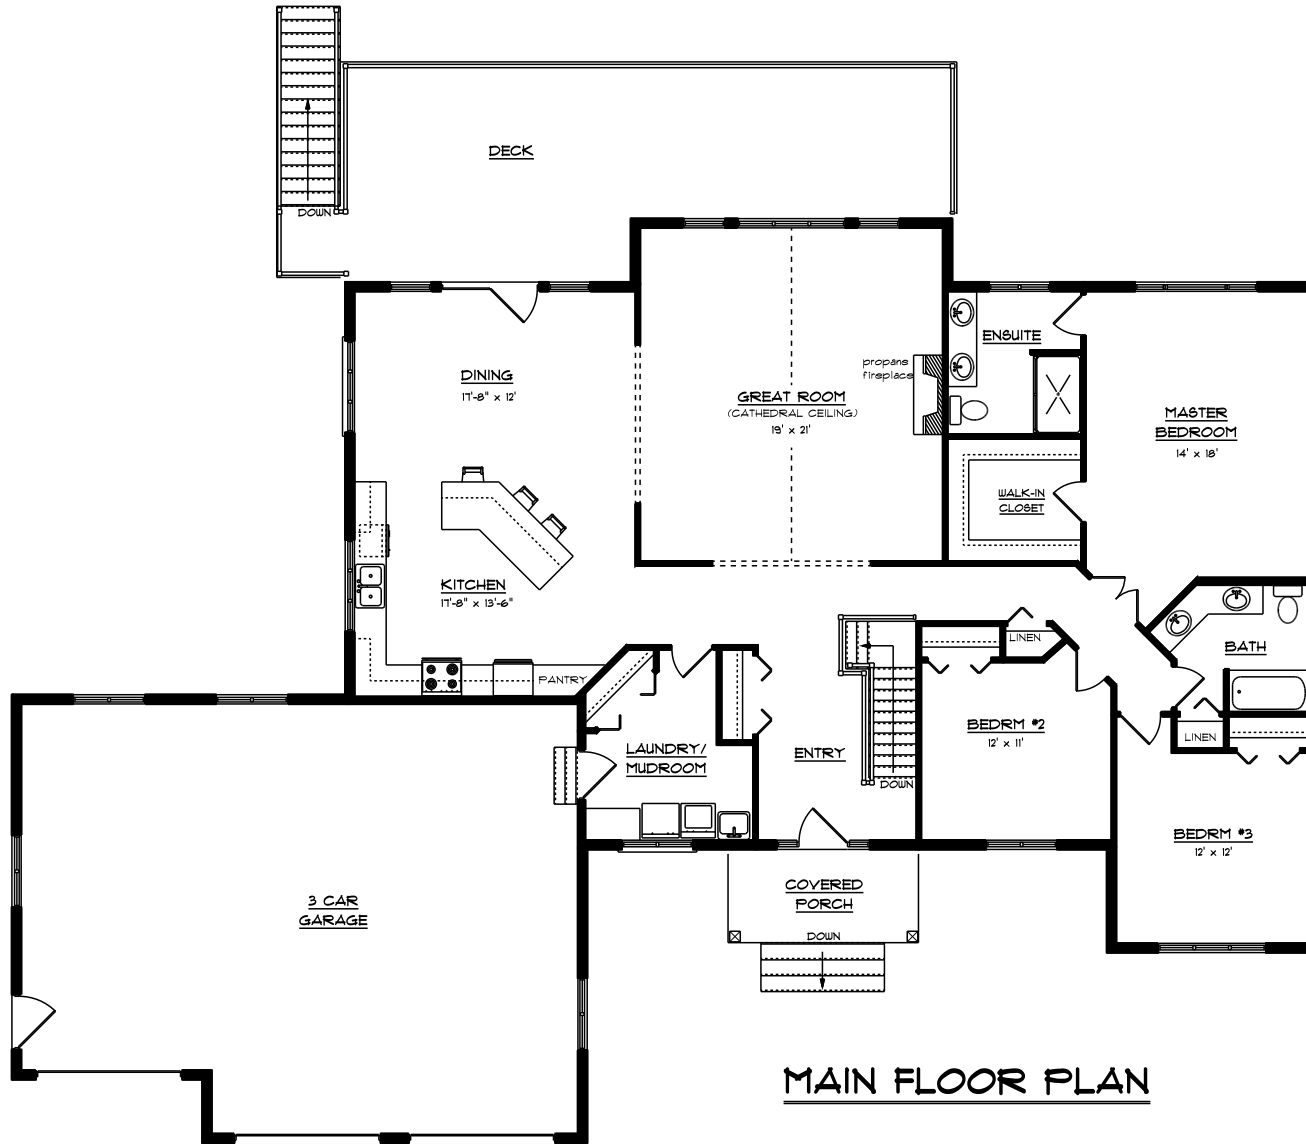

EMMERSON LUMBER  
LIMITED  
HALIBURTON, ONTARIO  
(705)457-1550 FAX: (705)457-1520  
www.emmersonlumber.com

HOME  
2280 sq ft

MAIN FLOOR PLAN