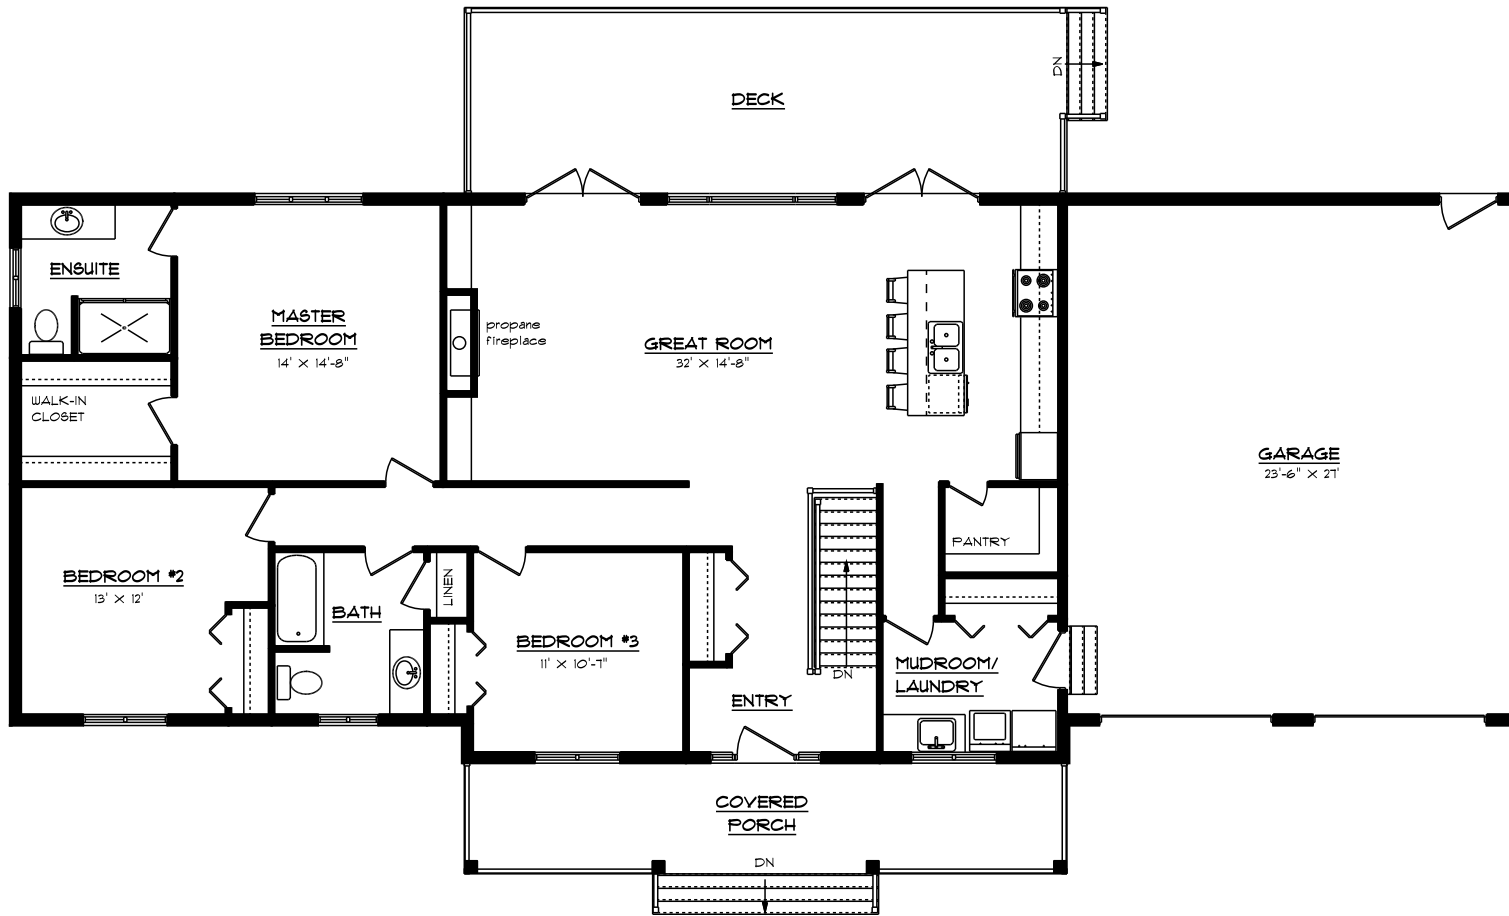

EMMERSON LUMBER
LIMITED
HALIBURTON, ONTARIO
(705)457-1550 FAX: (705)457-1520
www.emmersonlumber.com

HOUSE
1650 sq ft

MAIN FLOOR PLAN
1650 SQ. FT.