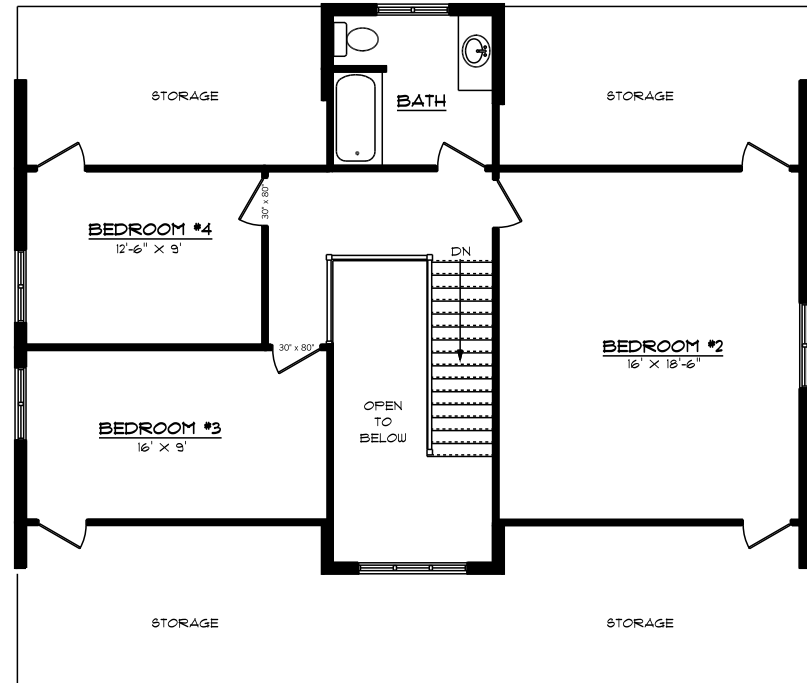

EMMERSON LUMBER
LIMITED
HALIBURTON, ONTARIO
(705)457-1550 FAX: (705)457-1520
www.emmersonlumber.com

HOUSE
1860 sq ft

MAIN FLOOR PLAN

1260 SQ. FT.

SECOND FLOOR PLAN

600 SQ. FT.