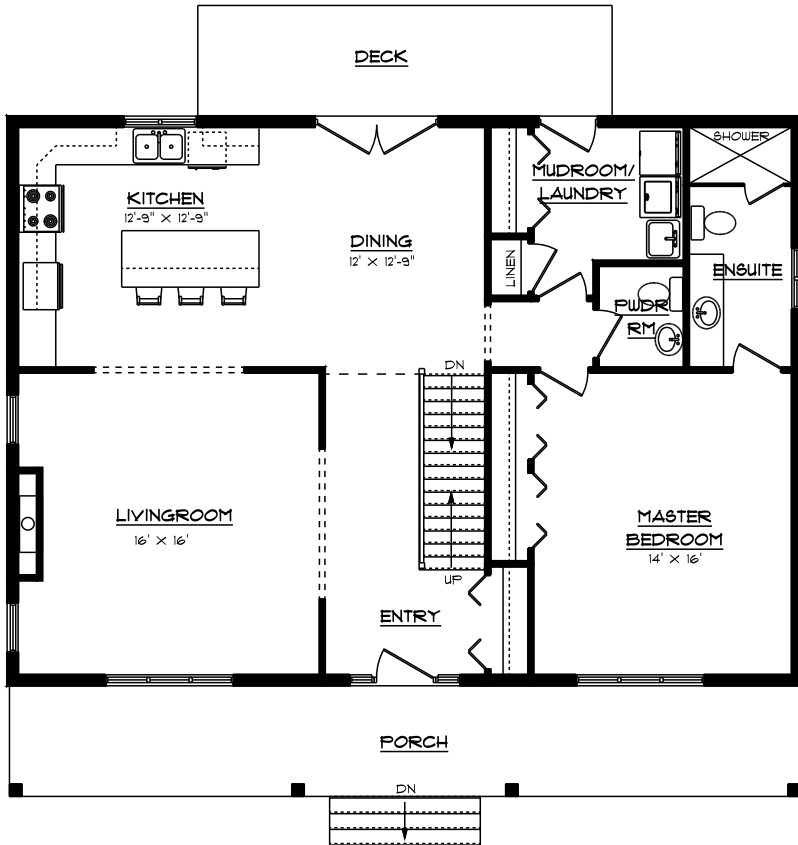

EMMERSON LUMBER
LIMITED
HALIBURTON, ONTARIO
(705)457-1550 FAX: (705)457-1520
www.emmersonlumber.com

HOUSE
1860 sq ft

MAIN FLOOR PLAN

1260 SQ. FT.

SECOND FLOOR PLAN

600 SQ. FT.