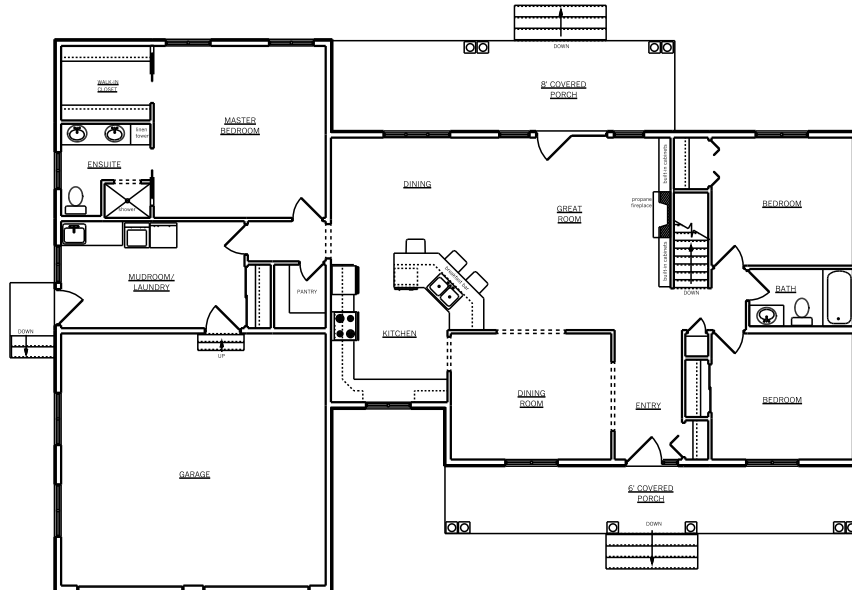

EMMERSON LUMBER
LIMITED
HALIBURTON, ONTARIO
(705)457-1550 FAX: (705)457-1520
www.emmersonlumber.com

HOME
1920 sq ft

FRONT ELEVATION

EMMERSON LUMBER
LIMITED
HALIBURTON, ONTARIO
(705)457-1550 FAX: (705)457-1520
www.emmersonlumber.com

HOME
1920 sq ft

MAIN FLOOR PLAN