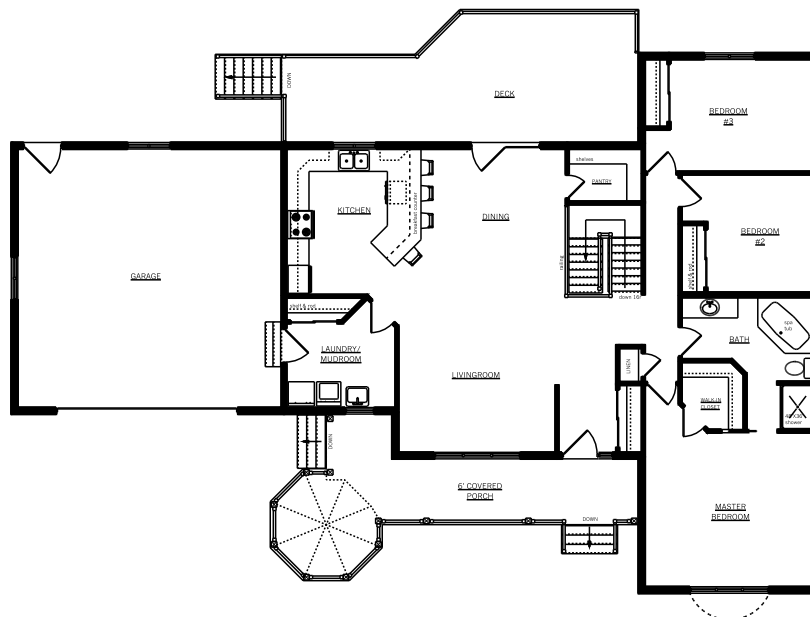

EMMERSON LUMBER
LIMITED
HALIBURTON, ONTARIO
(705)457-1550 FAX: (705)457-1520
www.emmersonlumber.com

HOME
1645 sq ft

FRONT ELEVATION

EMMERSON LUMBER
LIMITED
HALIBURTON, ONTARIO
(705)457-1550 FAX: (705)457-1520
www.emmersonlumber.com

HOME
1645 sq ft

MAIN FLOOR PLAN