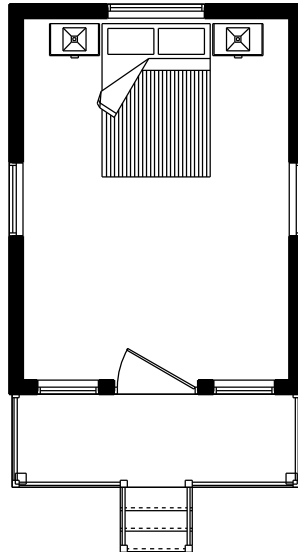

**EMMERSON LUMBER
LIMITED**

HALIBURTON, ONTARIO
(705)457-1550 FAX: (705)457-1520
www.emmersonlumber.com
information@emmersonlumber.com

**'THE SPRUCE'
12' X 16' BUNKIE
W/ 4' PORCH**

MAIN FLOOR PLAN
12'X16' 192 SQ. FT. FLOOR AREA
4'X12' 48 SQ. FT. PORCH AREA
16'X16' 256 SQ. FT. TOTAL AREA