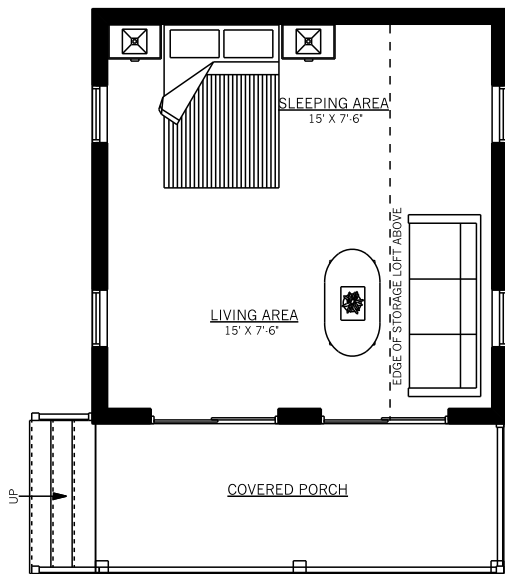

**EMMERSON LUMBER
LIMITED**

HALIBURTON, ONTARIO
 (705)457-1550 FAX: (705)457-1520
 www.emmersonlumber.com
 information@emmersonlumber.com

THE 'REDSTONE'
 PLAN #:B04

MAIN FLOOR PLAN
 16'x16', 256 SQ. FT. FLOOR AREA
 96 SQ. FT. PORCH

LOFT FLOOR PLAN
 184 SQ. FT. FLOOR AREA