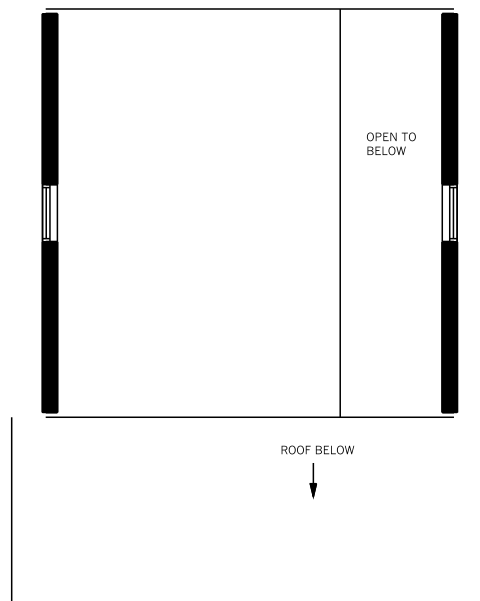

**EMMERSON LUMBER
LIMITED**

HALIBURTON, ONTARIO
 (705)457-1550 FAX: (705)457-1520
 www.emmersonlumber.com
 information@emmersonlumber.com

THE 'REDSTONE'
 PLAN #:B04

MAIN FLOOR PLAN
 16'x16', 256 SQ. FT. FLOOR AREA
 96 SQ. FT. PORCH

LOFT FLOOR PLAN
 184 SQ. FT. FLOOR AREA