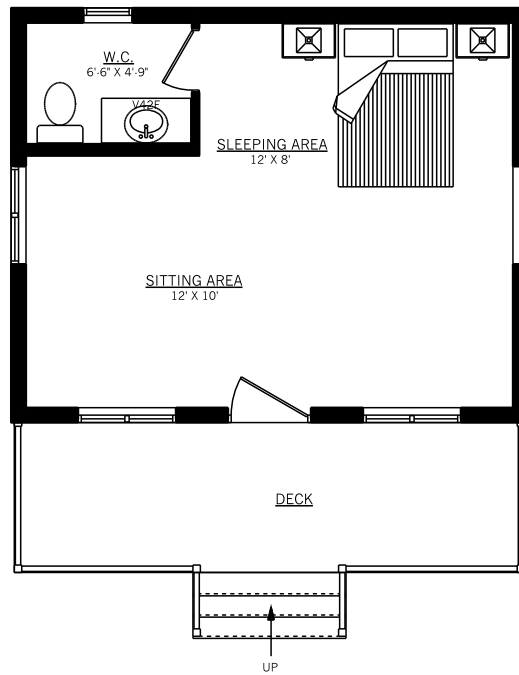

EMMERSON LUMBER
LIMITED

HALIBURTON, ONTARIO
(705)457-1550 FAX: (705)457-1520
www.emmersonlumber.com
information@emmersonlumber.com

THE 'OAKGROVE'
PLAN #:B07

MAIN FLOOR PLAN
20'x16', 320 SQ. FT. FLOOR AREA
120 SQ. FT. DECK