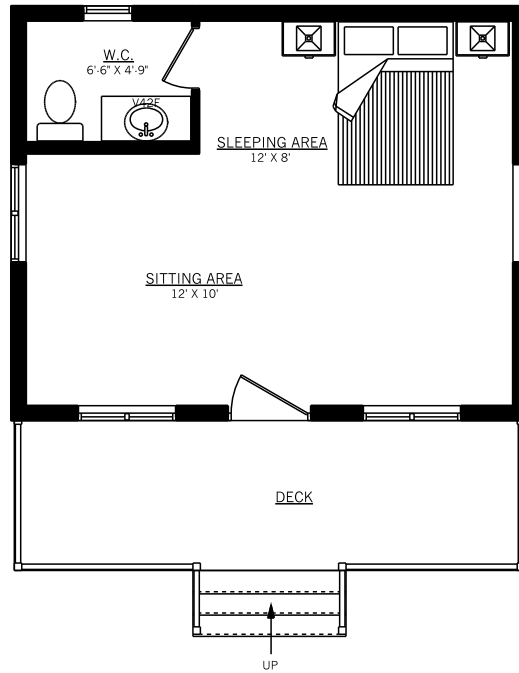

EMMERSON LUMBER
LIMITED

HALIBURTON, ONTARIO
(705)457-1550 FAX: (705)457-1520
www.emmersonlumber.com
information@emmersonlumber.com

THE 'OAKGROVE'
PLAN #:B07

MAIN FLOOR PLAN
20'x16', 320 SQ. FT. FLOOR AREA
120 SQ. FT. DECK