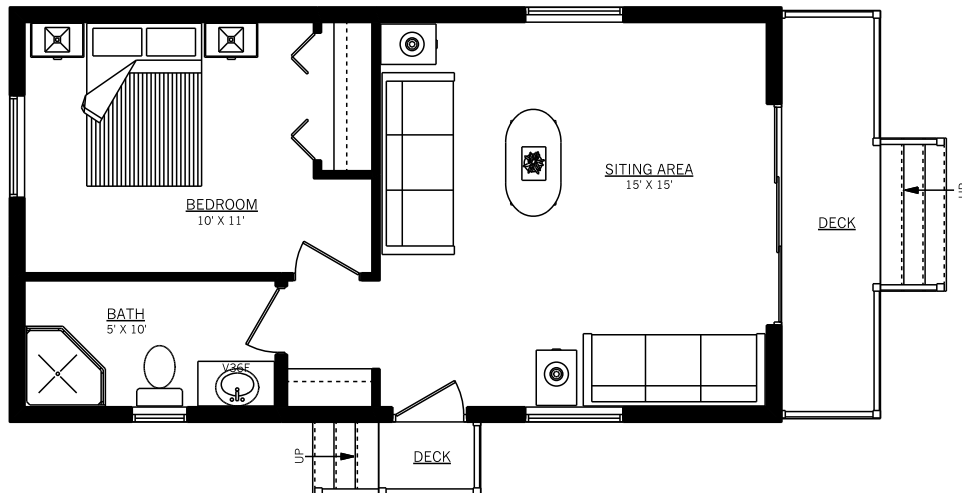

EMMERSON LUMBER  
LIMITED

HALIBURTON, ONTARIO  
(705)457-1550 FAX: (705)457-1520  
www.emmersonlumber.com  
information@emmersonlumber.com

THE 'MAPLERIDGE'  
PLAN #:B03

**MAIN FLOOR PLAN**  
16'x30', 480 SQ. FT. FLOOR AREA  
80 SQ. FT. DECK