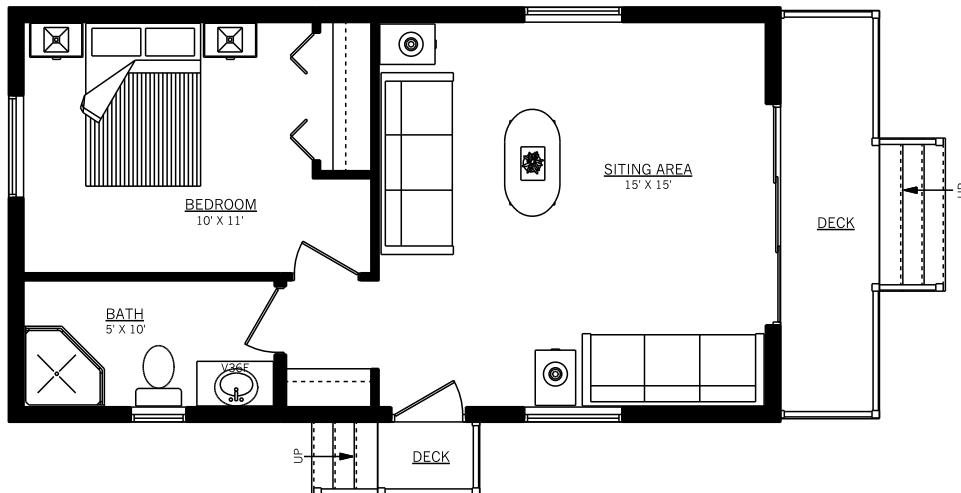

EMMERSON LUMBER
LIMITED

HALIBURTON, ONTARIO
(705)457-1550 FAX: (705)457-1520
www.emmersonlumber.com
information@emmersonlumber.com

THE 'MAPLERIDGE'
PLAN #:B03

MAIN FLOOR PLAN
16'x30', 480 SQ. FT. FLOOR AREA
80 SQ. FT. DECK