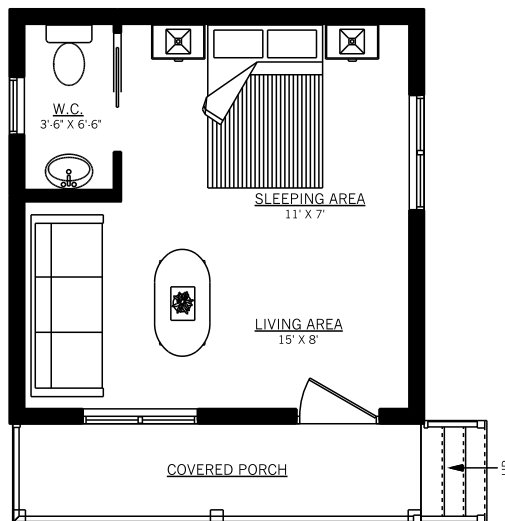

EMMERSON LUMBER  
LIMITED

HALIBURTON, ONTARIO  
(705)457-1550 FAX: (705)457-1520  
www.emmersonlumber.com  
information@emmersonlumber.com

THE 'LAKEVIEW'  
PLAN #:B01

**MAIN FLOOR PLAN**  
16'x16', 256 SQ. FT. FLOOR AREA  
64 SQ. FT. PORCH