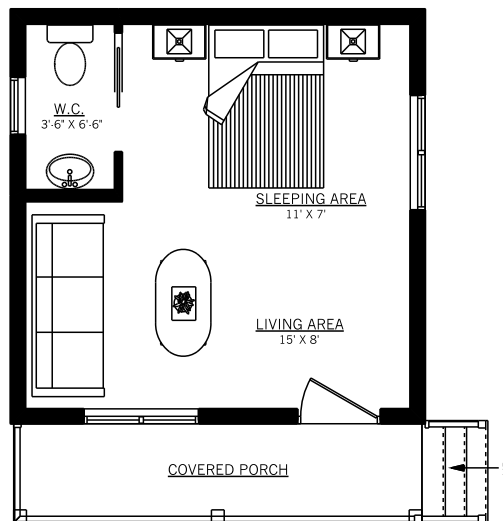

EMMERSON LUMBER  
LIMITED

HALIBURTON, ONTARIO  
(705)457-1550 FAX: (705)457-1520  
www.emmersonlumber.com  
information@emmersonlumber.com

THE 'LAKEVIEW'  
PLAN #:B01

**MAIN FLOOR PLAN**  
16'x16', 256 SQ. FT. FLOOR AREA  
64 SQ. FT. PORCH