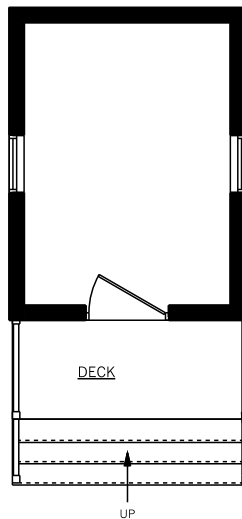

EMMERSON LUMBER  
LIMITED

HALIBURTON, ONTARIO  
(705)457-1550 FAX: (705)457-1520  
www.emmersonlumber.com  
information@emmersonlumber.com

THE 'HILLSIDE'  
PLAN #:B06

**MAIN FLOOR PLAN**  
9'x12', 108 SQ. FT. FLOOR AREA  
36 SQ. FT. DECK