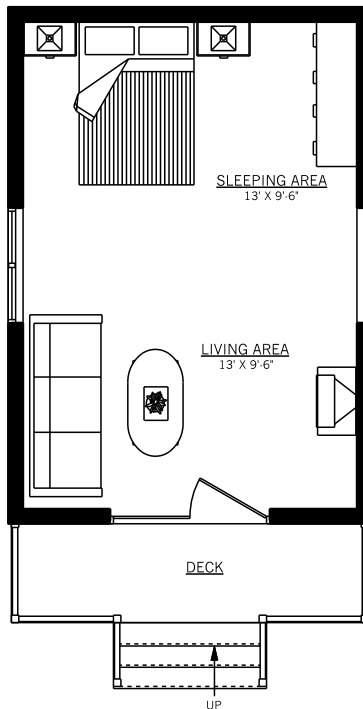

EMMERSON LUMBER
LIMITED

HALIBURTON, ONTARIO
(705)457-1550 FAX: (705)457-1520
www.emmersonlumber.com
information@emmersonlumber.com

THE 'HAMPTON'
PLAN #:B02

MAIN FLOOR PLAN
14'x20', 280 SQ. FT. FLOOR AREA
56 SQ. FT. DECK