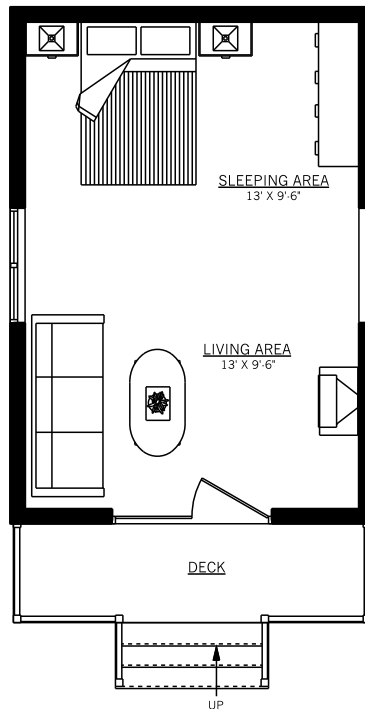

EMMERSON LUMBER
LIMITED

HALIBURTON, ONTARIO
(705)457-1550 FAX: (705)457-1520
www.emmersonlumber.com
information@emmersonlumber.com

THE 'HAMPTON'
PLAN #:B02

MAIN FLOOR PLAN
14'x20', 280 SQ. FT. FLOOR AREA
56 SQ. FT. DECK