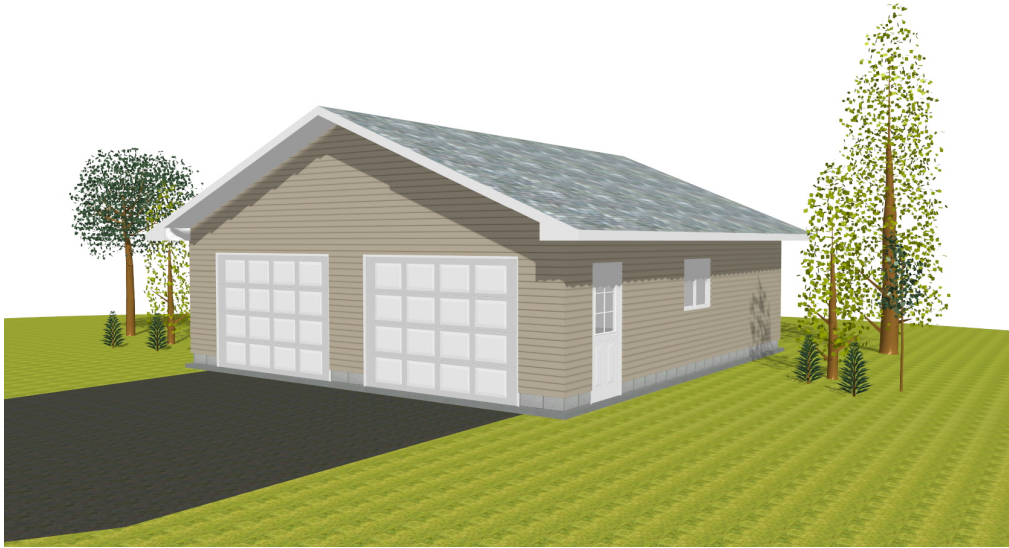

EMMERSON LUMBER
LIMITED

HALIBURTON, ONTARIO
(705)457-1550 FAX: (705)457-1520
www.emmersonlumber.com
information@emmersonlumber.com

28' X 30' GARAGE
PLAN #:G09

FLOOR PLAN
28'x30', 840 SQ. FT. FLOOR AREA