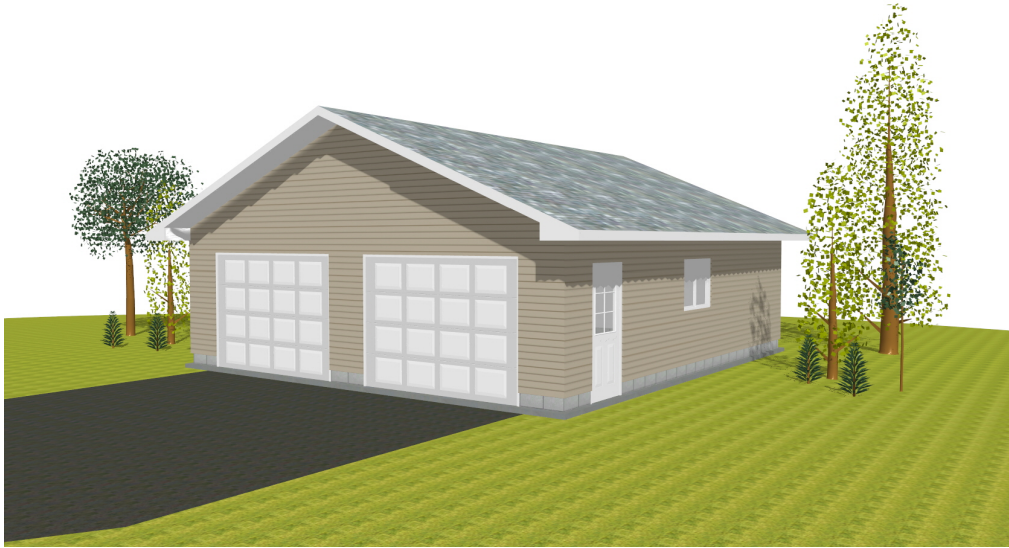

EMMERSON LUMBER  
LIMITED

HALIBURTON, ONTARIO  
(705)457-1550 FAX: (705)457-1520  
www.emmersonlumber.com  
information@emmersonlumber.com

28' X 30' GARAGE  
PLAN #:G09

FLOOR PLAN  
28'x30', 840 SQ. FT. FLOOR AREA