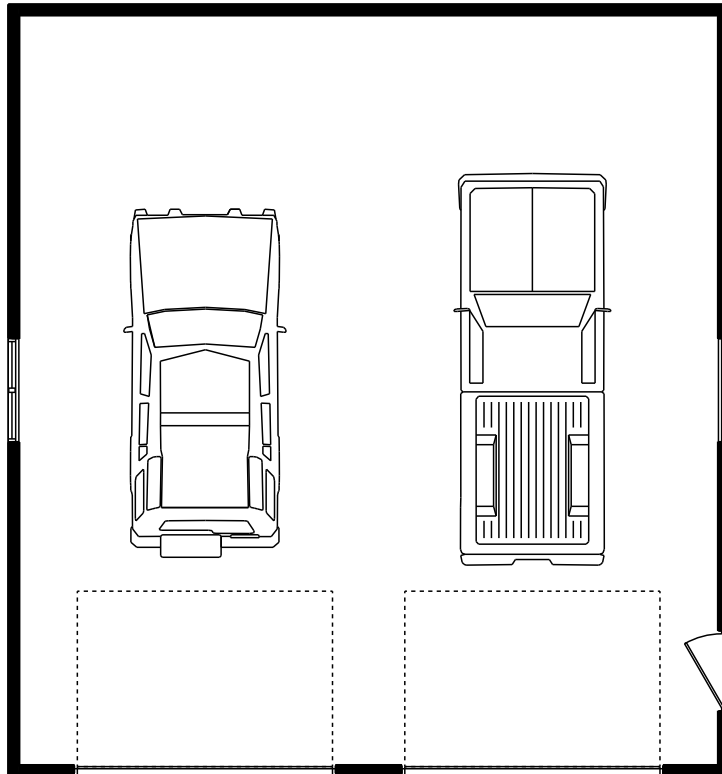

EMMERSON LUMBER
LIMITED

HALIBURTON, ONTARIO
(705)457-1550 FAX: (705)457-1520
www.emmersonlumber.com
information@emmersonlumber.com

28' X 30' GARAGE
PLAN #:G09

FLOOR PLAN
28'x30', 840 SQ. FT. FLOOR AREA