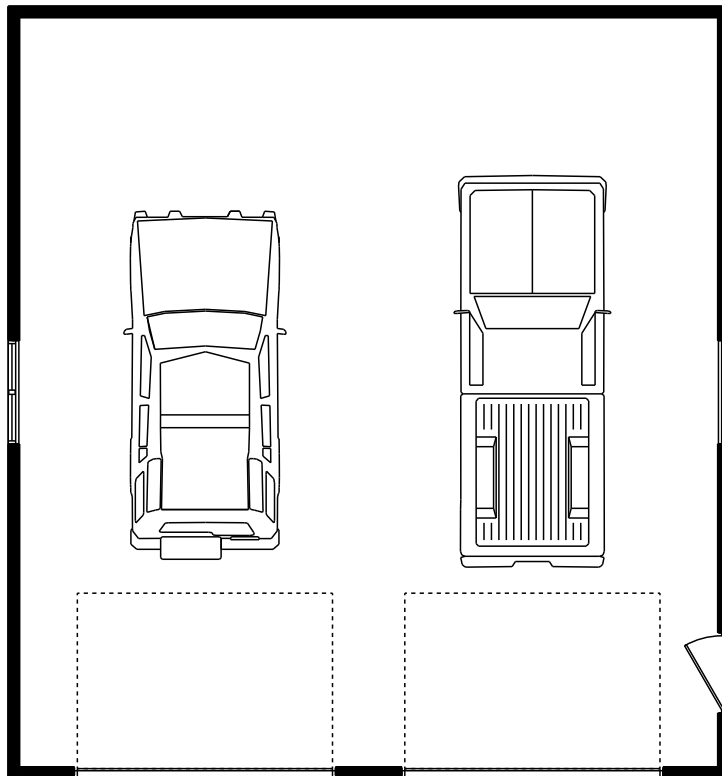

EMMERSON LUMBER  
LIMITED

HALIBURTON, ONTARIO  
(705)457-1550 FAX: (705)457-1520  
www.emmersonlumber.com  
information@emmersonlumber.com

28' X 30' GARAGE  
PLAN #:G09

FLOOR PLAN  
28'x30', 840 SQ. FT. FLOOR AREA