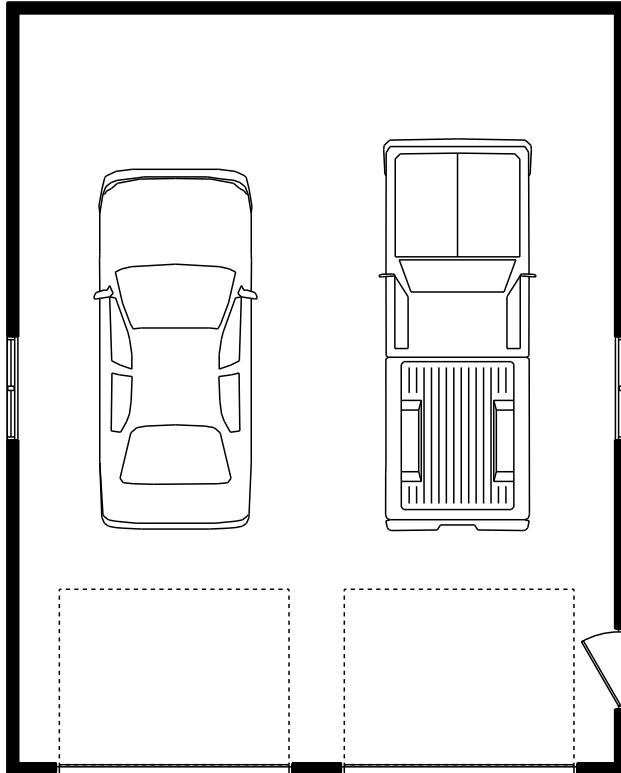

EMMERSON LUMBER
LIMITED

HALIBURTON, ONTARIO
(705)457-1550 FAX: (705)457-1520
www.emmersonlumber.com
information@emmersonlumber.com

24' X 30' GARAGE
PLAN #:G08

FLOOR PLAN
24'x30', 720 SQ. FT. FLOOR AREA