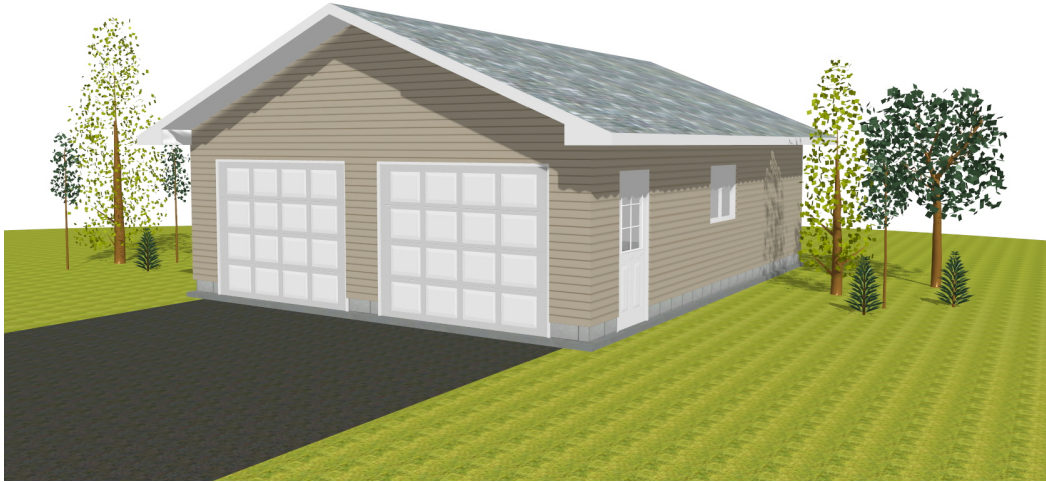

EMMERSON LUMBER
LIMITED

HALIBURTON, ONTARIO
(705)457-1550 FAX: (705)457-1520
www.emmersonlumber.com
information@emmersonlumber.com

24' X 30' GARAGE
PLAN #:G08

FLOOR PLAN
24'x30', 720 SQ. FT. FLOOR AREA