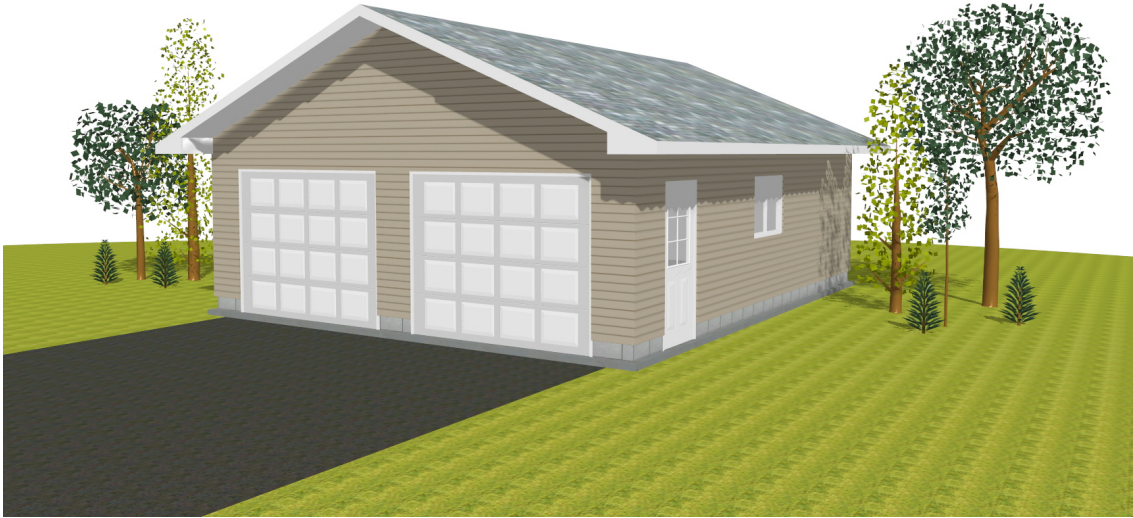

EMMERSON LUMBER  
LIMITED

HALIBURTON, ONTARIO  
(705)457-1550 FAX: (705)457-1520  
www.emmersonlumber.com  
information@emmersonlumber.com

24' X 28' GARAGE  
PLAN #:G07

FLOOR PLAN  
24'x28', 672 SQ. FT. FLOOR AREA