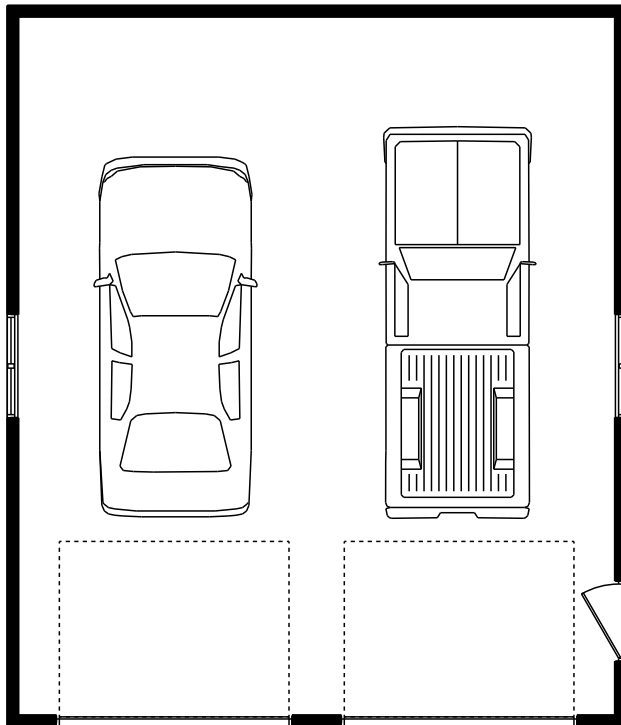

EMMERSON LUMBER  
LIMITED

HALIBURTON, ONTARIO  
(705)457-1550 FAX: (705)457-1520  
www.emmersonlumber.com  
information@emmersonlumber.com

24' X 28' GARAGE  
PLAN #:G07

FLOOR PLAN  
24'x28', 672 SQ. FT. FLOOR AREA