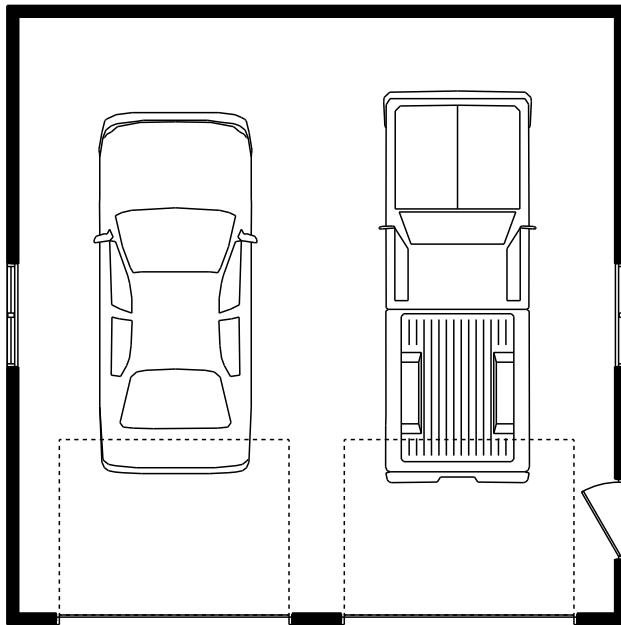

EMMERSON LUMBER
LIMITED

HALIBURTON, ONTARIO
(705)457-1550 FAX: (705)457-1520
www.emmersonlumber.com
information@emmersonlumber.com

24' X 24' GARAGE
PLAN #:G06

FLOOR PLAN
24'x24', 567 SQ. FT. FLOOR AREA