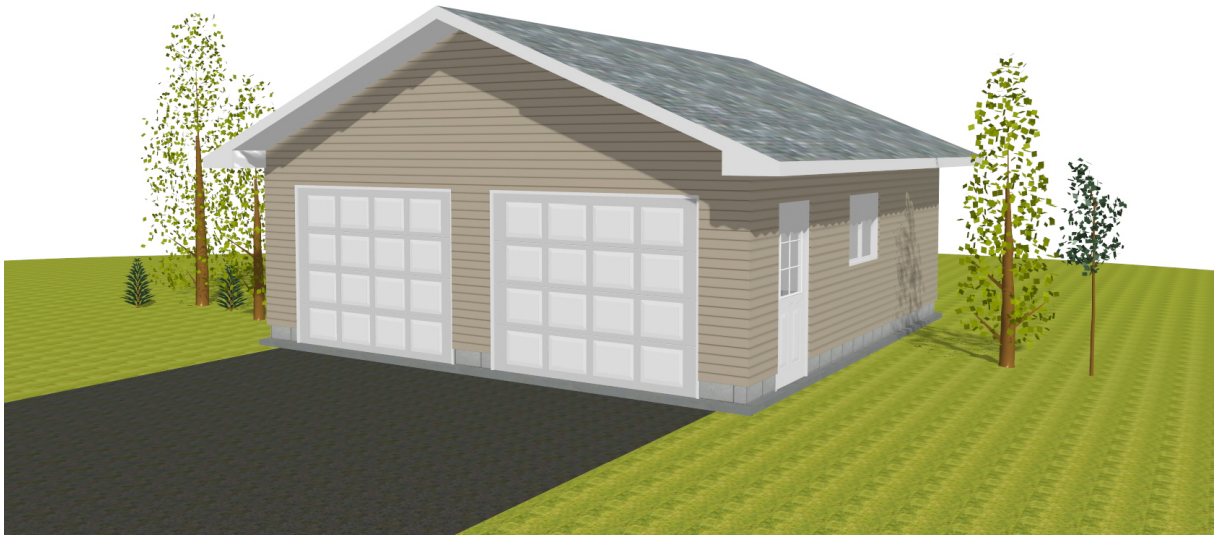

EMMERSON LUMBER
LIMITED

HALIBURTON, ONTARIO
(705)457-1550 FAX: (705)457-1520
www.emmersonlumber.com
information@emmersonlumber.com

24' X 24' GARAGE
PLAN #:G06

FLOOR PLAN
24'x24', 567 SQ. FT. FLOOR AREA