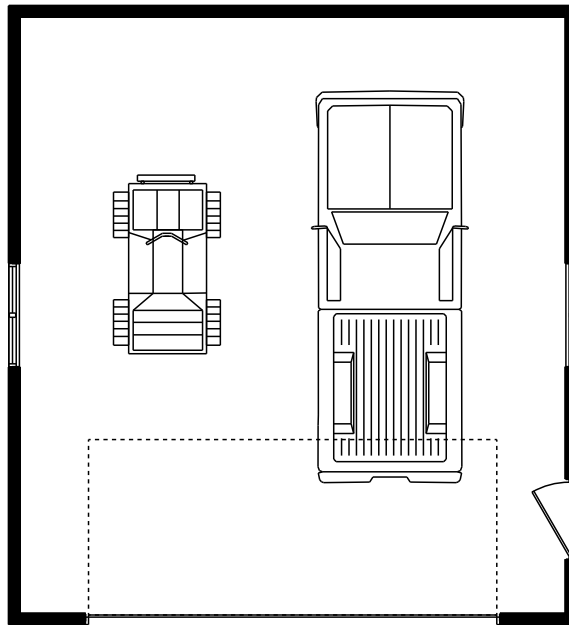

EMMERSON LUMBER
LIMITED

HALIBURTON, ONTARIO
(705)457-1550 FAX: (705)457-1520
www.emmersonlumber.com
information@emmersonlumber.com

22' X 24' GARAGE
PLAN #:G05

FLOOR PLAN
22'x24', 528 SQ. FT. FLOOR AREA