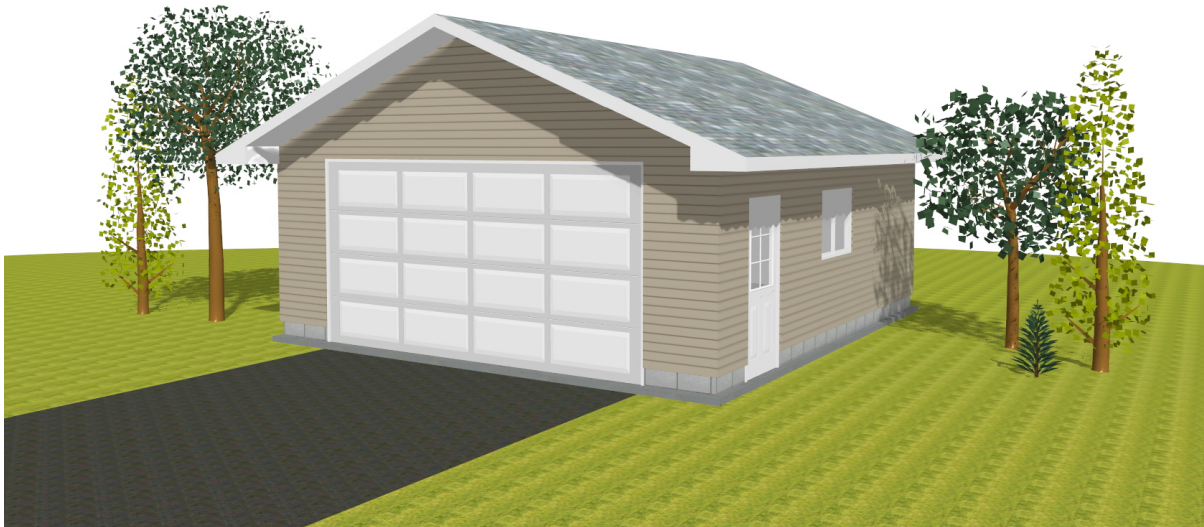

EMMERSON LUMBER
LIMITED

HALIBURTON, ONTARIO
(705)457-1550 FAX: (705)457-1520
www.emmersonlumber.com
information@emmersonlumber.com

22' X 24' GARAGE
PLAN #:G05

FLOOR PLAN
22'x24', 528 SQ. FT. FLOOR AREA