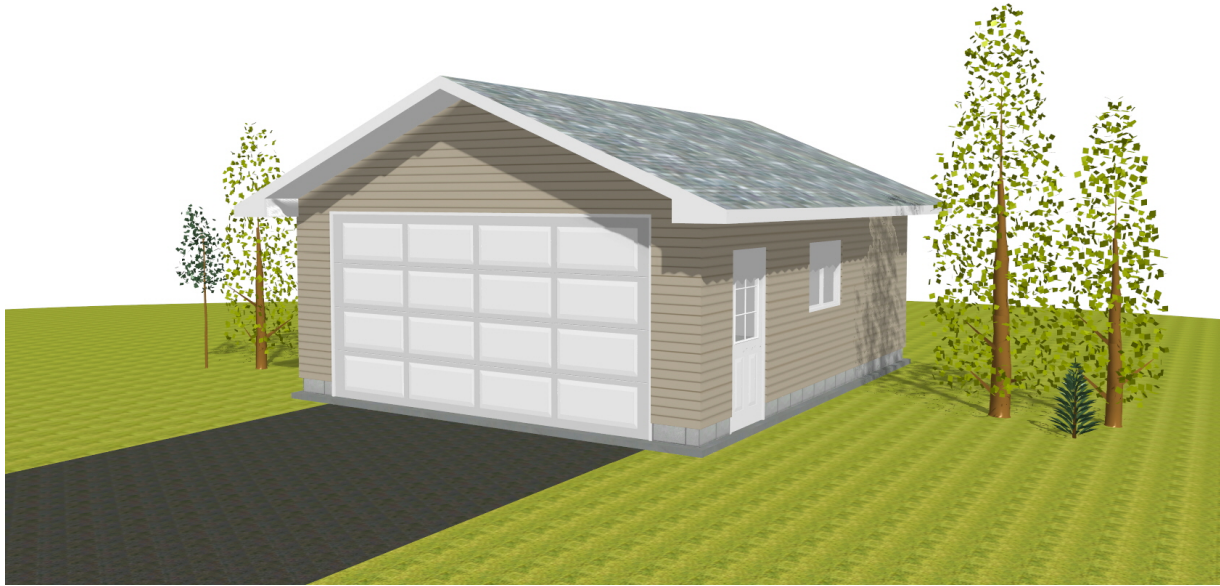

EMMERSON LUMBER
LIMITED

HALIBURTON, ONTARIO
(705)457-1550 FAX: (705)457-1520
www.emmersonlumber.com
information@emmersonlumber.com

20' X 24' GARAGE
PLAN #:G04

FLOOR PLAN
20'x24', 480 SQ. FT. FLOOR AREA