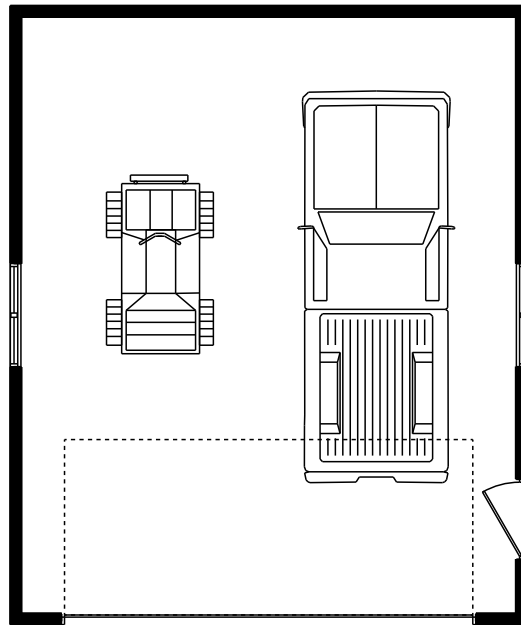

EMMERSON LUMBER
LIMITED

HALIBURTON, ONTARIO
(705)457-1550 FAX: (705)457-1520
www.emmersonlumber.com
information@emmersonlumber.com

20' X 24' GARAGE
PLAN #:G04

FLOOR PLAN
20'x24', 480 SQ. FT. FLOOR AREA