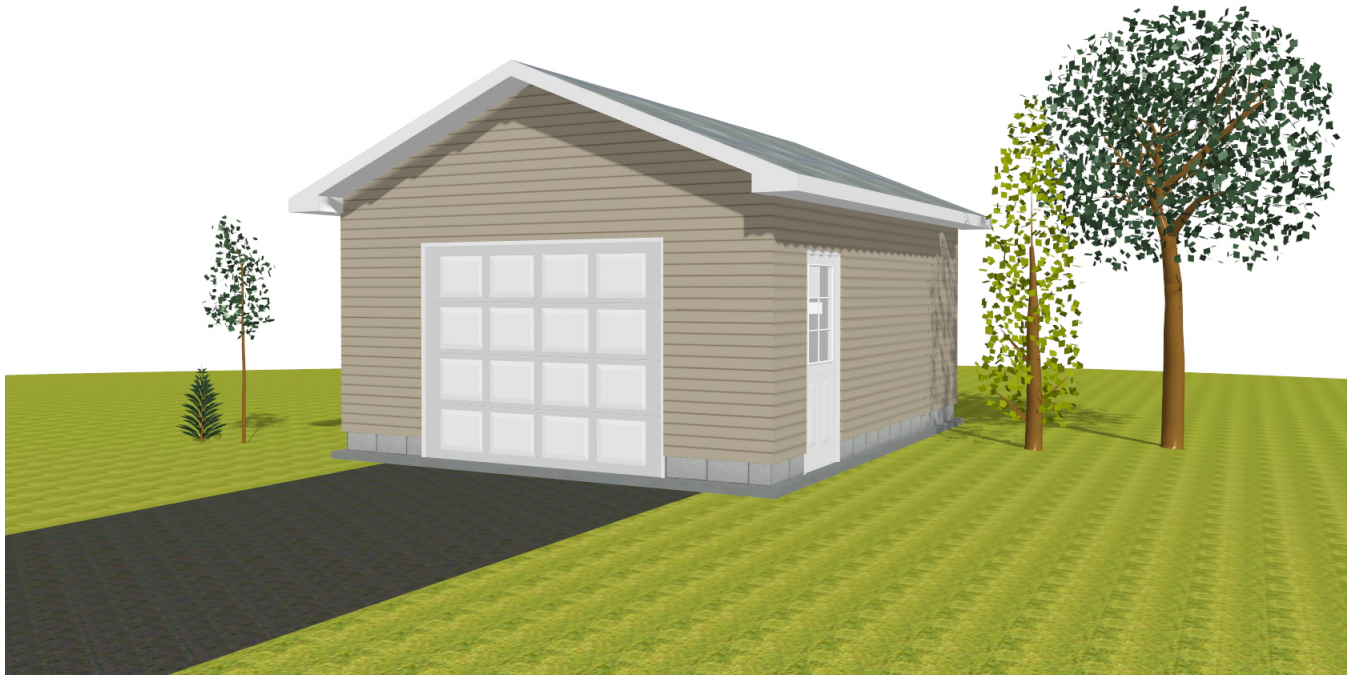

EMMERSON LUMBER
LIMITED

HALIBURTON, ONTARIO
(705)457-1550 FAX: (705)457-1520
www.emmersonlumber.com
information@emmersonlumber.com

16' X 20' GARAGE
PLAN #:G02

FLOOR PLAN
16'x20', 320 SQ. FT. FLOOR AREA