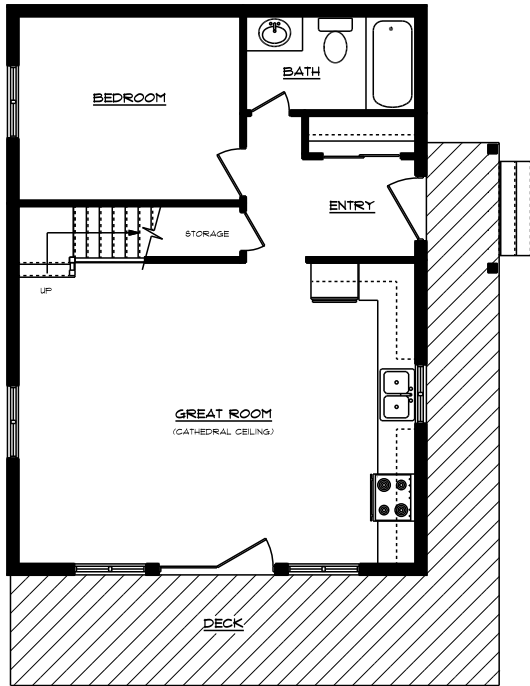

EMMERSON LUMBER
LIMITED
HALIBURTON, ONTARIO
(705)457-1550 FAX: (705)457-1520
www.emmersonlumber.com

COTTAGE
830 sq ft

FLOOR PLAN

LOFT PLAN

FRONT ELEVATION