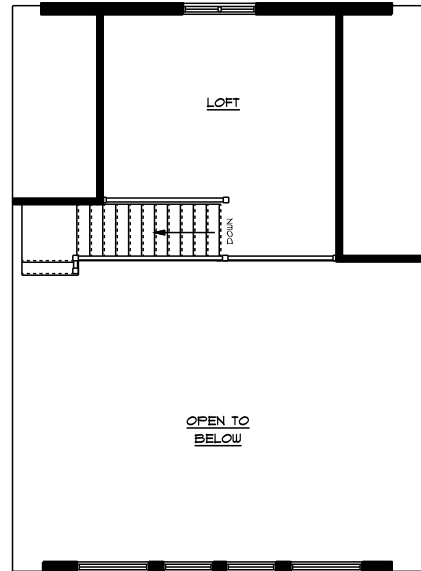

EMMERSON LUMBER
LIMITED
HALIBURTON, ONTARIO
(705)457-1550 FAX: (705)457-1520
www.emmersonlumber.com

COTTAGE
830 sq ft

FLOOR PLAN

LOFT PLAN

FRONT ELEVATION