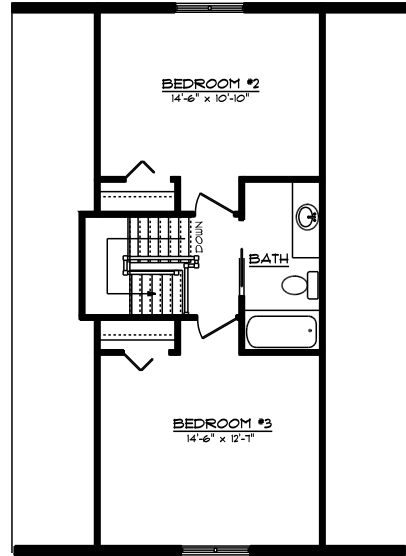

EMMERSON LUMBER
LIMITED
HALIBURTON, ONTARIO
(705)457-1550 FAX: (705)457-1520
www.emmersonlumber.com

COTTAGE
2100 sq ft

MAIN FLOOR PLAN

LOFT PLAN

FRONT ELEVATION