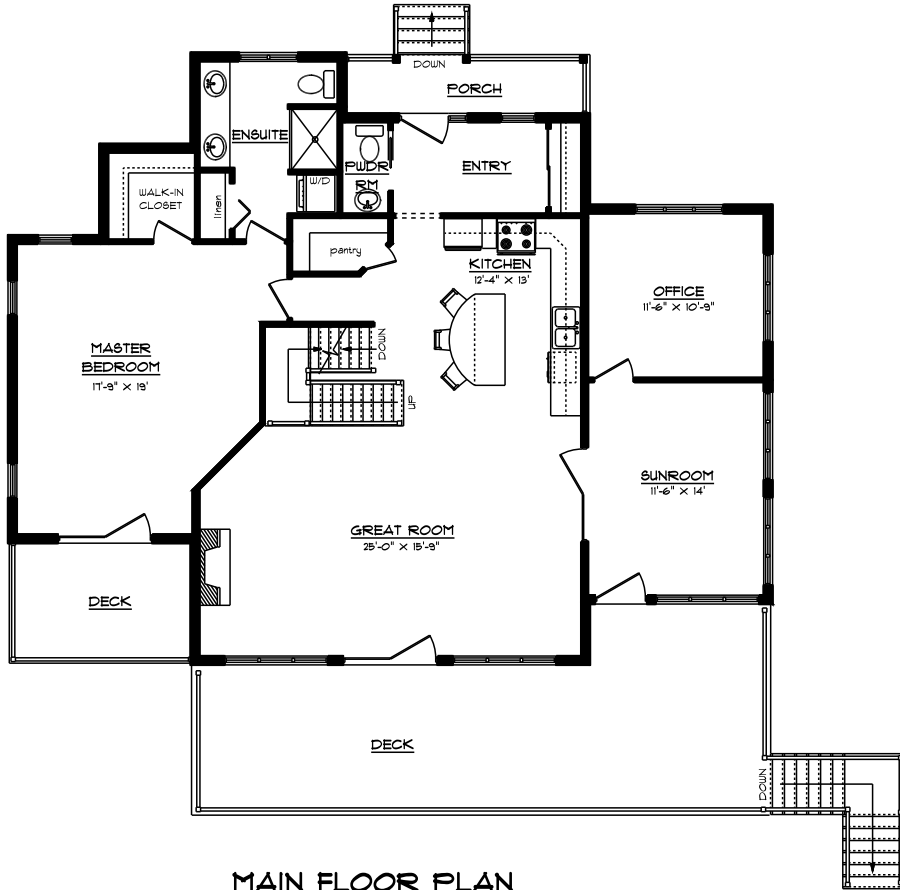

EMMERSON LUMBER
LIMITED
HALIBURTON, ONTARIO
(705)457-1550 FAX: (705)457-1520
www.emmersonlumber.com

COTTAGE
2100 sq ft

MAIN FLOOR PLAN

LOFT PLAN

FRONT ELEVATION