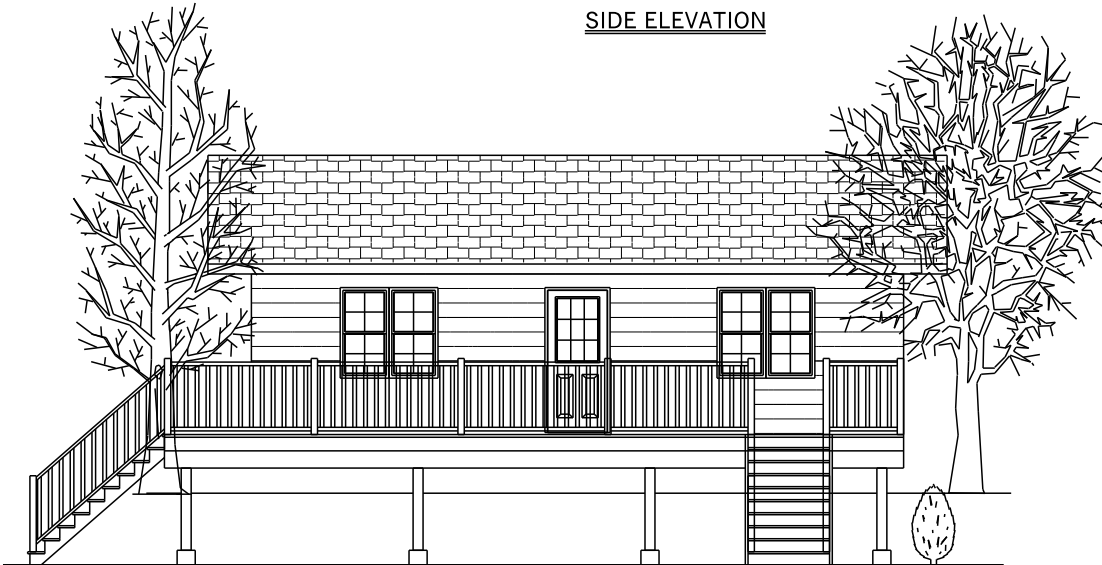

EMMERSON LUMBER
LIMITED
HALIBURTON, ONTARIO
(705)457-1550 FAX: (705)457-1520
www.emmersonlumber.com

30'X16' BUNKIE
480 SQ FT

SIDE ELEVATION

FRONT ELEVATION