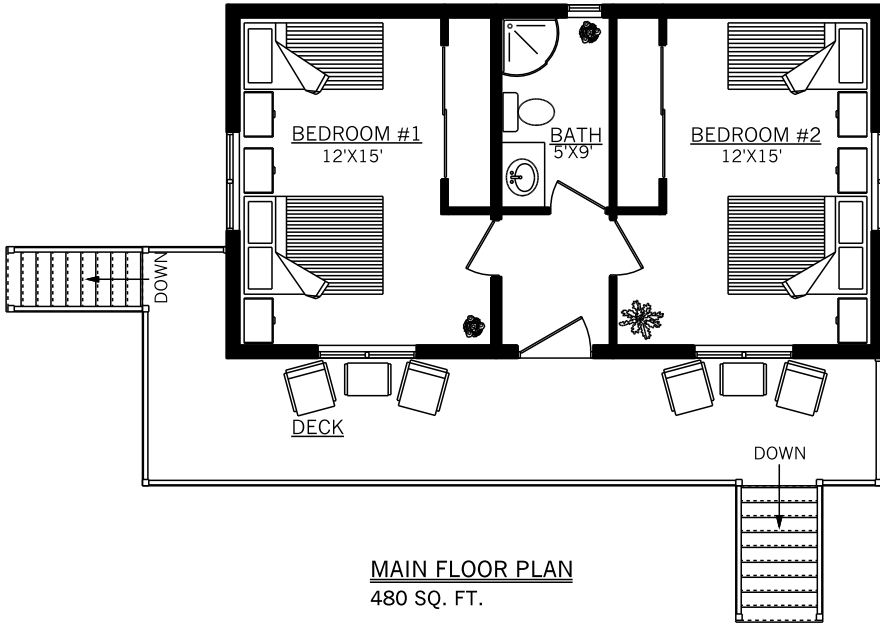

EMMERSON LUMBER
LIMITED
HALIBURTON, ONTARIO
(705)457-1550 FAX: (705)457-1520
www.emmersonlumber.com

30'X16' BUNKIE
480 SQ FT

SIDE ELEVATION

FRONT ELEVATION