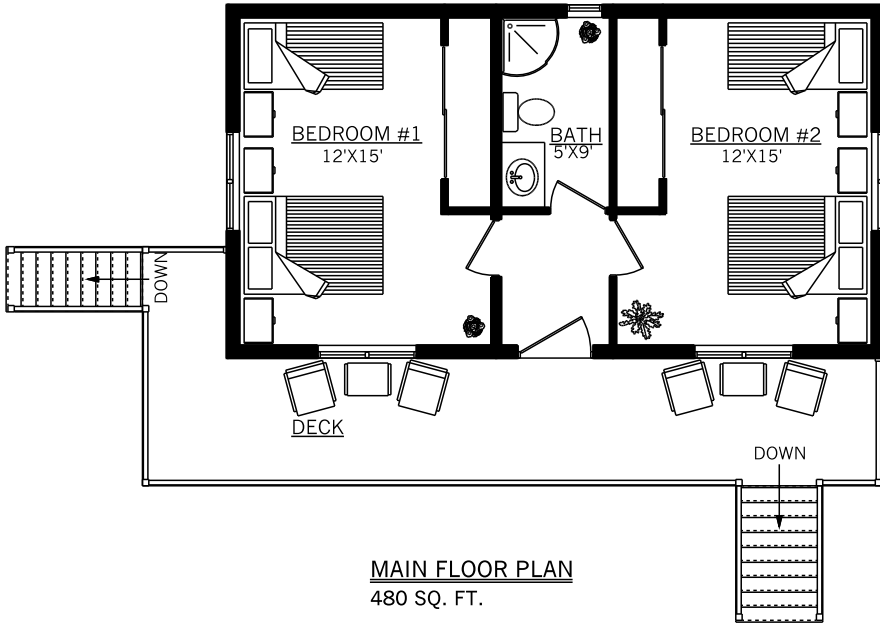

EMMERSON LUMBER
LIMITED
HALIBURTON, ONTARIO
(705)457-1550 FAX: (705)457-1520
www.emmersonlumber.com

30'X16' BUNKIE
480 SQ FT

MAIN FLOOR PLAN
480 SQ. FT.

SIDE ELEVATION

FRONT ELEVATION