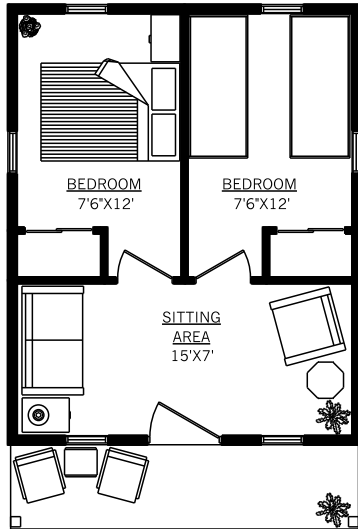

EMMERSON LUMBER
LIMITED
HALIBURTON, ONTARIO
(705)457-1550 FAX: (705)457-1520
www.emmersonlumber.com

16'X20' BUNKIE
320 SQ FT

MAIN FLOOR PLAN
320 SQ. FT.

FRONT ELEVATION

SIDE ELEVATION