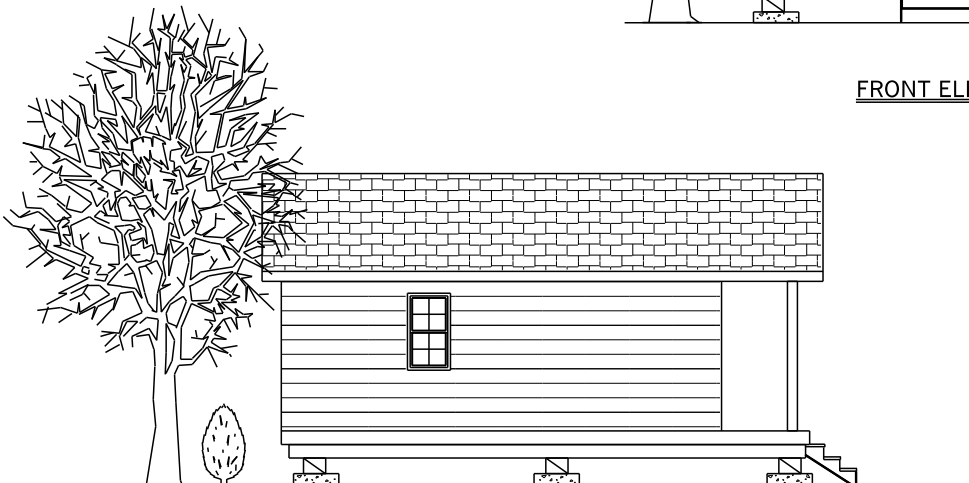

EMMERSON LUMBER
LIMITED
HALIBURTON, ONTARIO
(705)457-1550 FAX: (705)457-1520
www.emmersonlumber.com

16'X20' BUNKIE
320 SQ FT

MAIN FLOOR PLAN
320 SQ. FT.

FRONT ELEVATION

SIDE ELEVATION