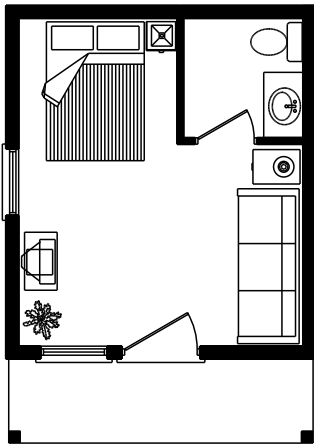

EMMERSON LUMBER  
LIMITED  
HALIBURTON, ONTARIO  
(705)457-1550 FAX: (705)457-1520  
www.emmersonlumber.com

14'X16' BUNKIE  
224 SQ FT

MAIN FLOOR PLAN  
224 SQ. FT.

FRONT ELEVATION

SIDE ELEVATION