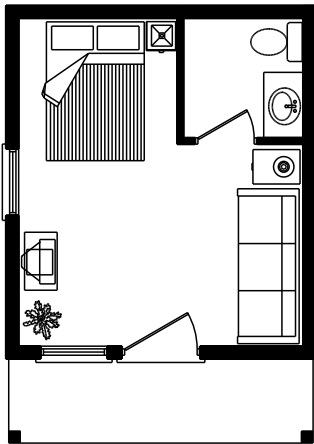

EMMERSON LUMBER
LIMITED
HALIBURTON, ONTARIO
(705)457-1550 FAX: (705)457-1520
www.emmersonlumber.com

14'X16' BUNKIE
224 SQ FT

MAIN FLOOR PLAN
224 SQ. FT.

FRONT ELEVATION

SIDE ELEVATION