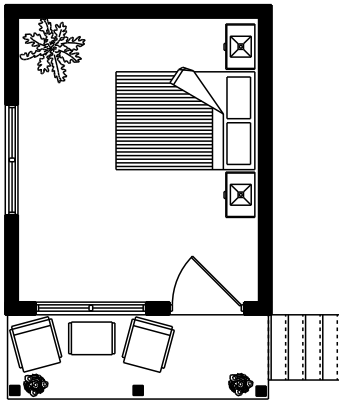

EMMERSON LUMBER
LIMITED
HALIBURTON, ONTARIO
(705)457-1550 FAX: (705)457-1520
www.emmersonlumber.com

12'X14' BUNKIE
168 SQ FT

MAIN FLOOR PLAN
168 SQ. FT.

FRONT ELEVATION

SIDE ELEVATION