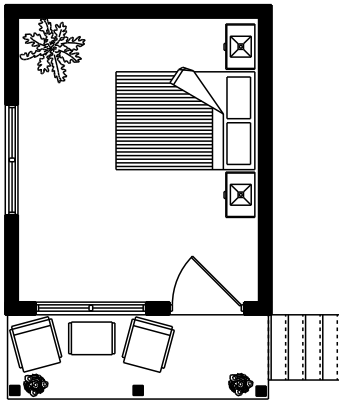

EMMERSON LUMBER  
LIMITED  
HALIBURTON, ONTARIO  
(705)457-1550 FAX: (705)457-1520  
www.emmersonlumber.com

12'X14' BUNKIE  
168 SQ FT

MAIN FLOOR PLAN  
168 SQ. FT.

FRONT ELEVATION

SIDE ELEVATION