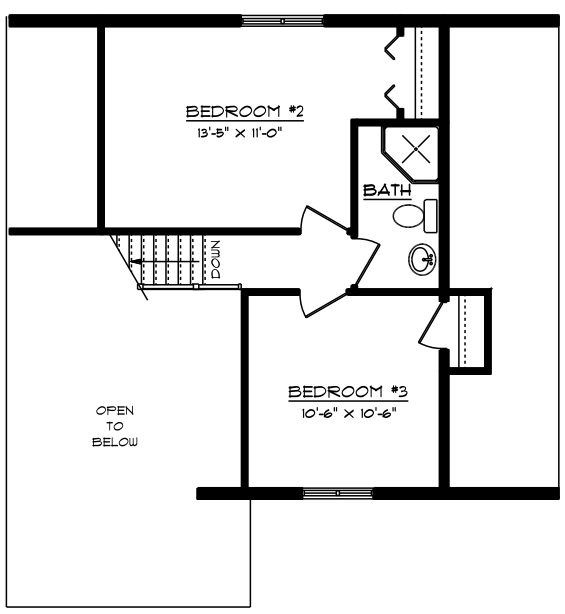

**EMMERSON LUMBER LIMITED**  
 HALIBURTON, ONTARIO  
 (705)457-1550 FAX: (705)457-1520  
 www.emmersonlumber.com

**COTTAGE**  
 1200 sq ft

MAIN FLOOR PLAN

LOFT FLOOR PLAN

FRONT ELEVATION