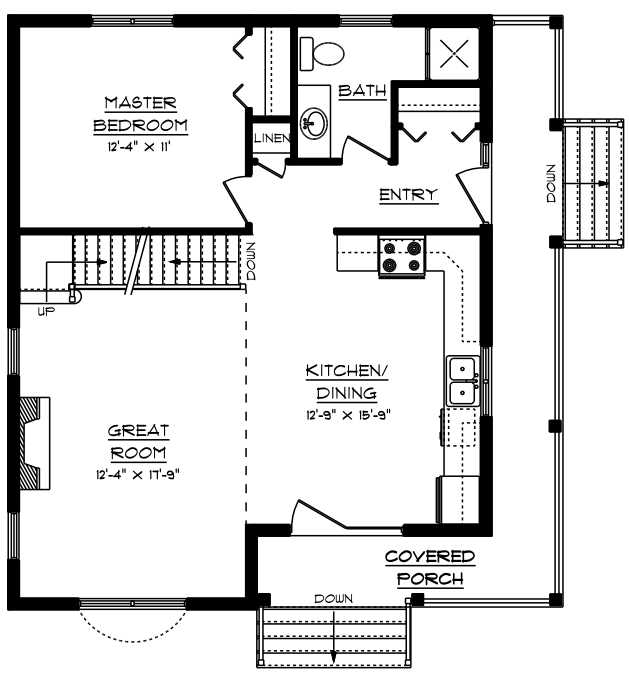

**EMMERSON LUMBER LIMITED**  
 HALIBURTON, ONTARIO  
 (705)457-1550 FAX: (705)457-1520  
 www.emmersonlumber.com

**COTTAGE**  
 1200 sq ft

MAIN FLOOR PLAN

LOFT FLOOR PLAN

FRONT ELEVATION