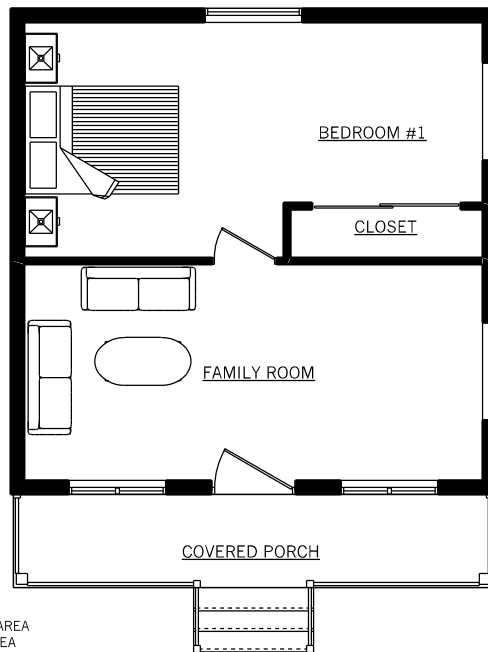

EMMERSON LUMBER
LIMITED

HALIBURTON, ONTARIO
(705)457-1550 FAX: (705)457-1520
www.emmersonlumber.com
information@emmersonlumber.com

'THE PINE'
20' X 20' BUNKIE
W/ 4' PORCH

MAIN FLOOR PLAN
20'X20' 400 SQ. FT. FLOOR AREA
4'X20' 80 SQ. FT. PORCH AREA
20'X24' 480 SQ. FT. TOTAL AREA