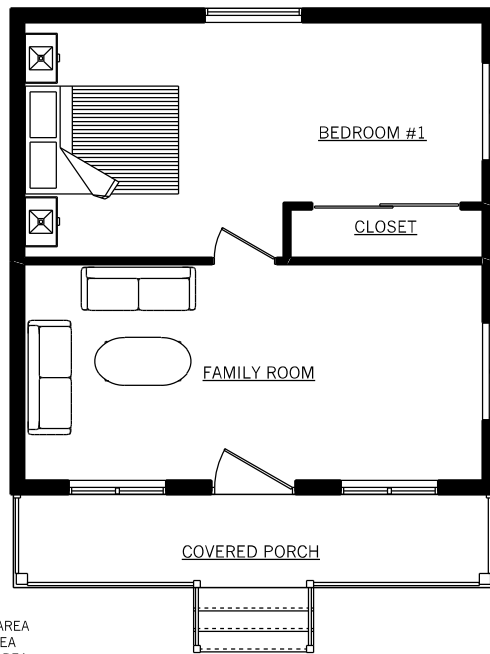

EMMERSON LUMBER
LIMITED

HALIBURTON, ONTARIO
(705)457-1550 FAX: (705)457-1520
www.emmersonlumber.com
information@emmersonlumber.com

'THE PINE'
20' X 20' BUNKIE
W/ 4' PORCH

MAIN FLOOR PLAN
20'X20' 400 SQ. FT. FLOOR AREA
4'X20' 80 SQ. FT. PORCH AREA
20'X24' 480 SQ. FT. TOTAL AREA