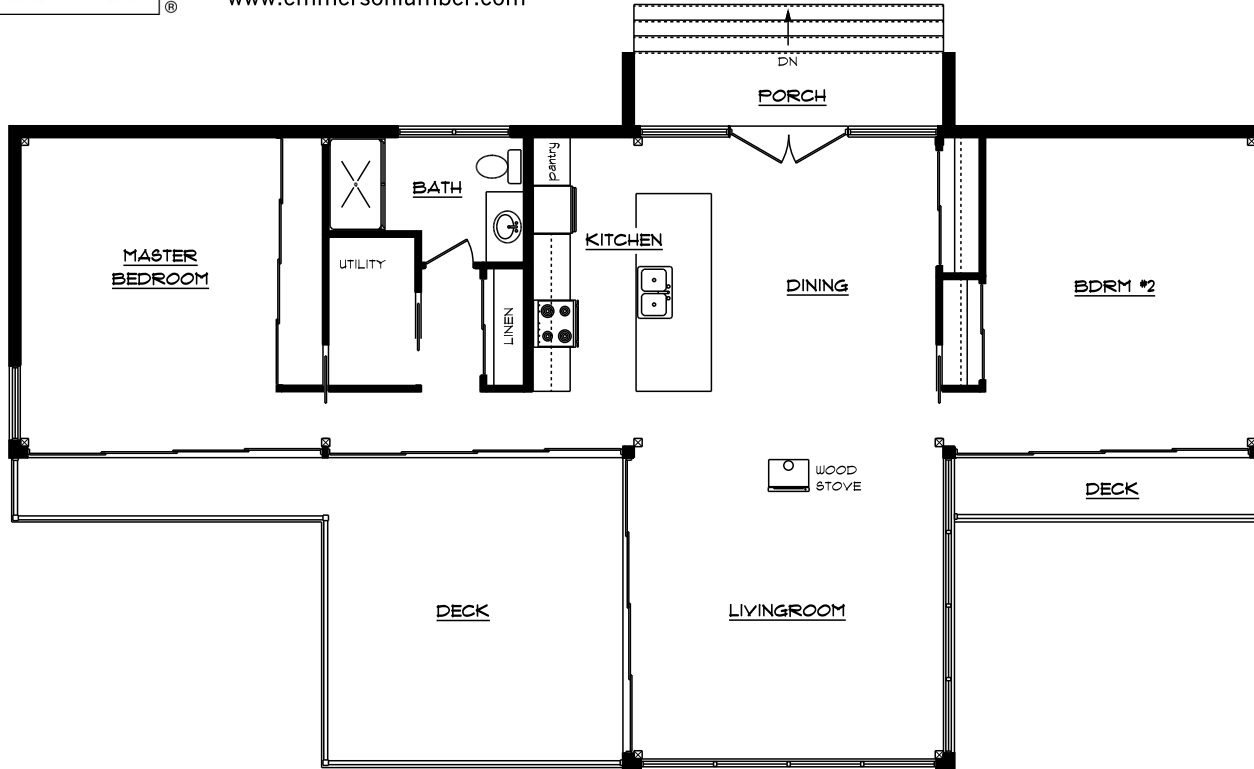

EMMERSON LUMBER
LIMITED
HALIBURTON, ONTARIO
(705)457-1550 FAX: (705)457-1520
www.emmersonlumber.com

COTTAGE
1300 sq ft

MAIN FLOOR PLAN
1300 SQ. FT.

FRONT ELEVATION