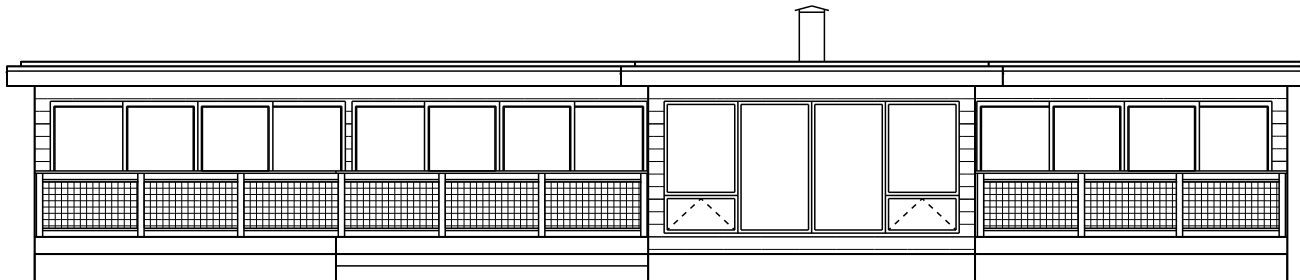

EMMERSON LUMBER
LIMITED
HALIBURTON, ONTARIO
(705)457-1550 FAX: (705)457-1520
www.emmersonlumber.com

COTTAGE
1300 sq ft

MAIN FLOOR PLAN
1300 SQ. FT.

FRONT ELEVATION