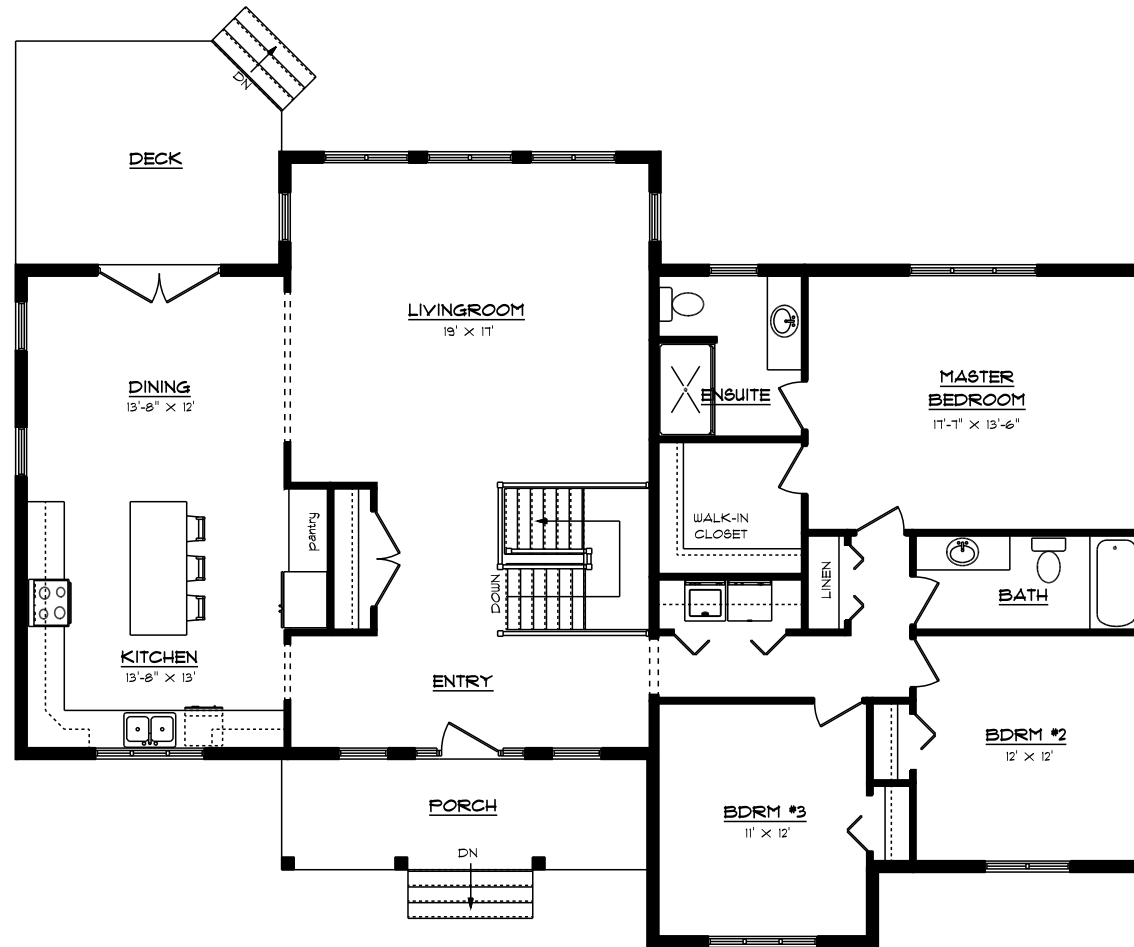

EMMERSON LUMBER
LIMITED
HALIBURTON, ONTARIO
(705)457-1550 FAX: (705)457-1520
www.emmersonlumber.com

HOUSE
1900 sq ft

MAIN FLOOR PLAN

1900 SQ. FT.