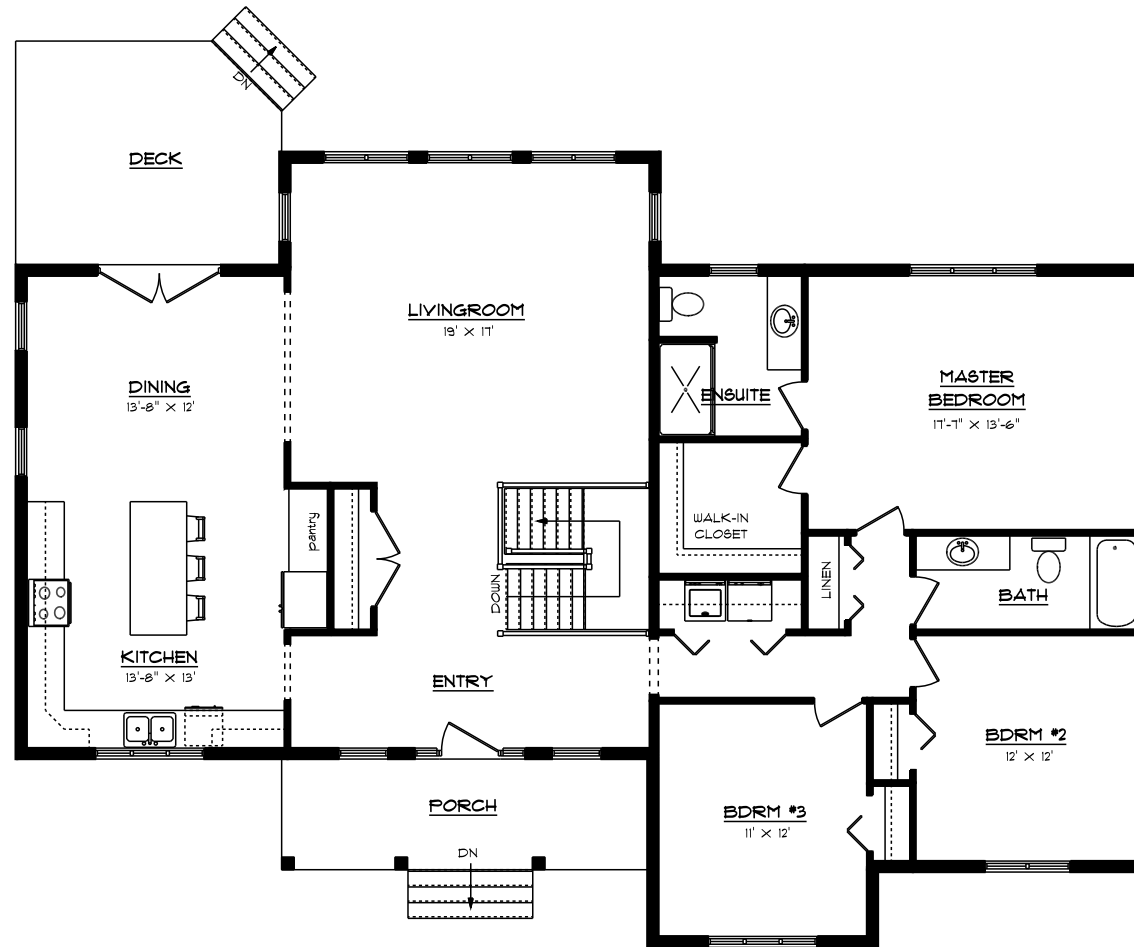

EMMERSON LUMBER  
LIMITED  
HALIBURTON, ONTARIO  
(705)457-1550 FAX: (705)457-1520  
www.emmersonlumber.com

HOUSE  
1900 sq ft

MAIN FLOOR PLAN

1900 SQ. FT.