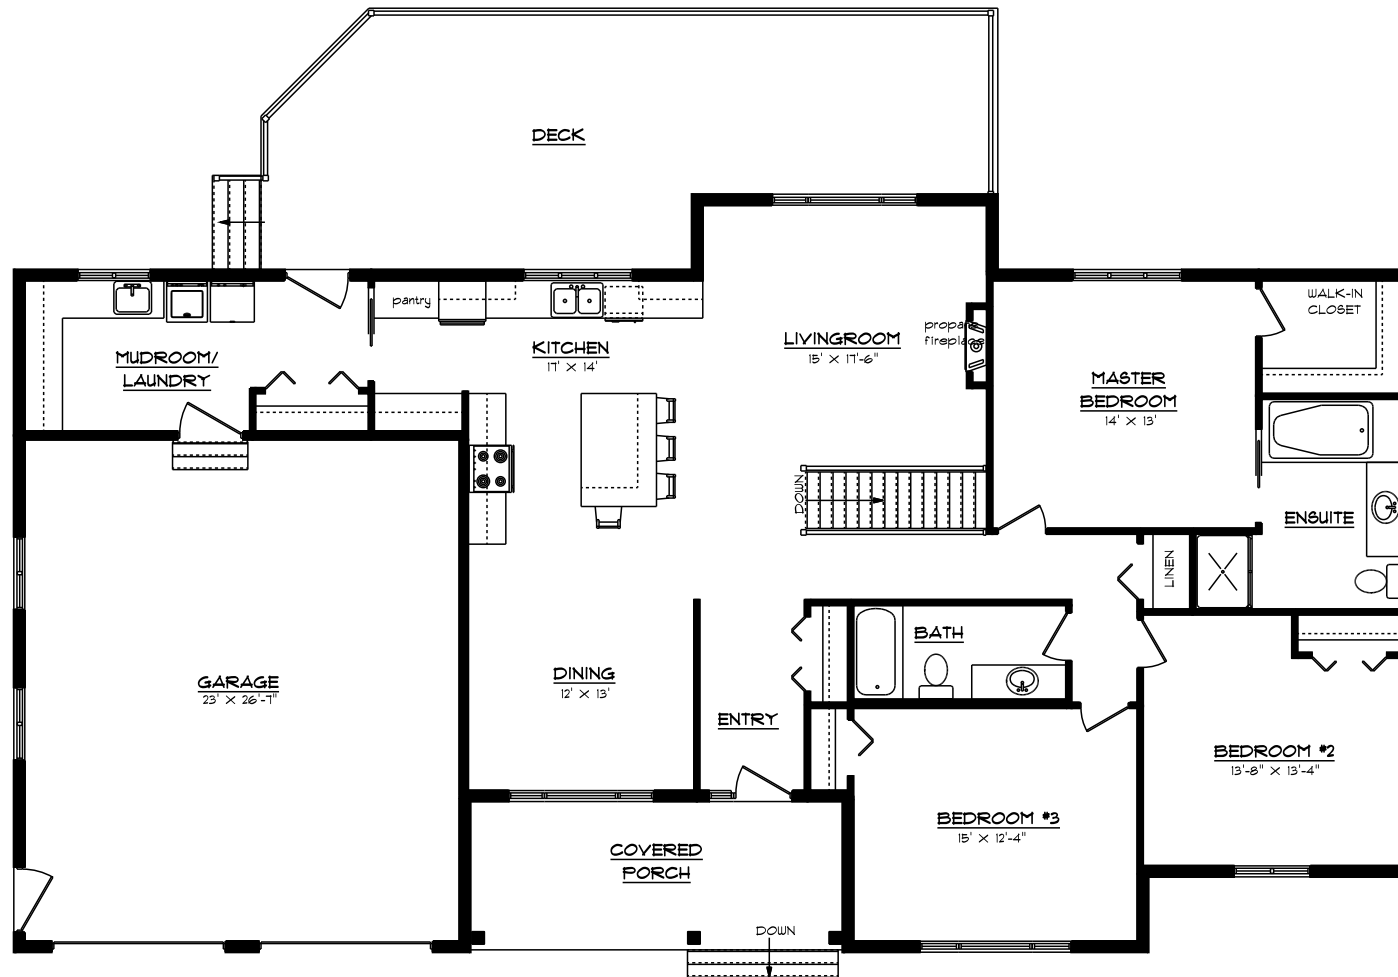

EMMERSON LUMBER
LIMITED
HALIBURTON, ONTARIO
(705)457-1550 FAX: (705)457-1520
www.emmersonlumber.com

HOUSE
1900 sq ft

MAIN FLOOR PLAN
1900 SQ. FT.