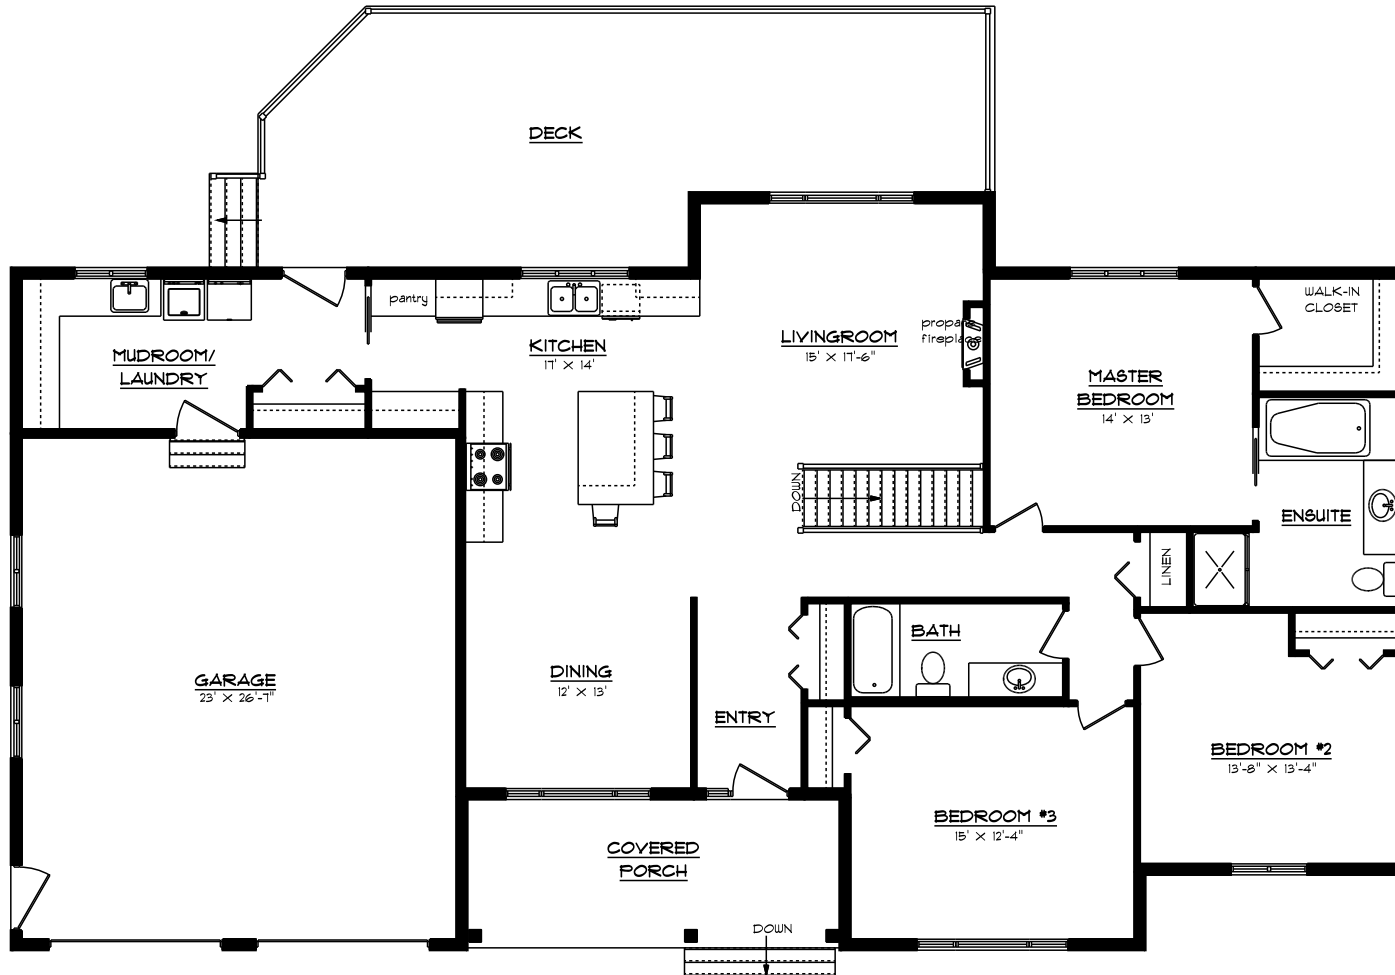

EMMERSON LUMBER  
LIMITED  
HALIBURTON, ONTARIO  
(705)457-1550 FAX: (705)457-1520  
www.emmersonlumber.com

HOUSE  
1900 sq ft

**MAIN FLOOR PLAN**  
1900 SQ. FT.