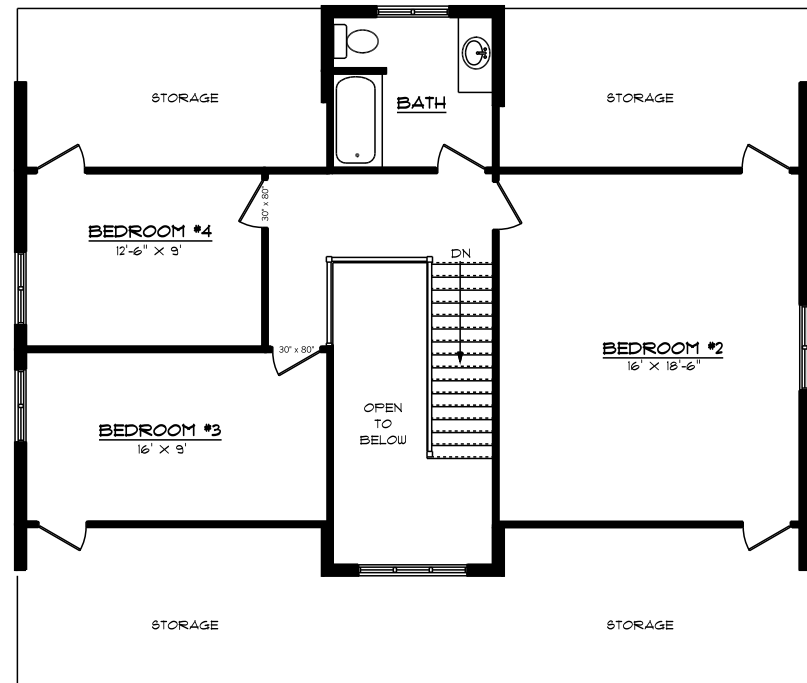

EMMERSON LUMBER
LIMITED
HALIBURTON, ONTARIO
(705)457-1550 FAX: (705)457-1520
www.emmersonlumber.com

HOUSE
1860 sq ft

MAIN FLOOR PLAN

1260 SQ. FT.

SECOND FLOOR PLAN

600 SQ. FT.