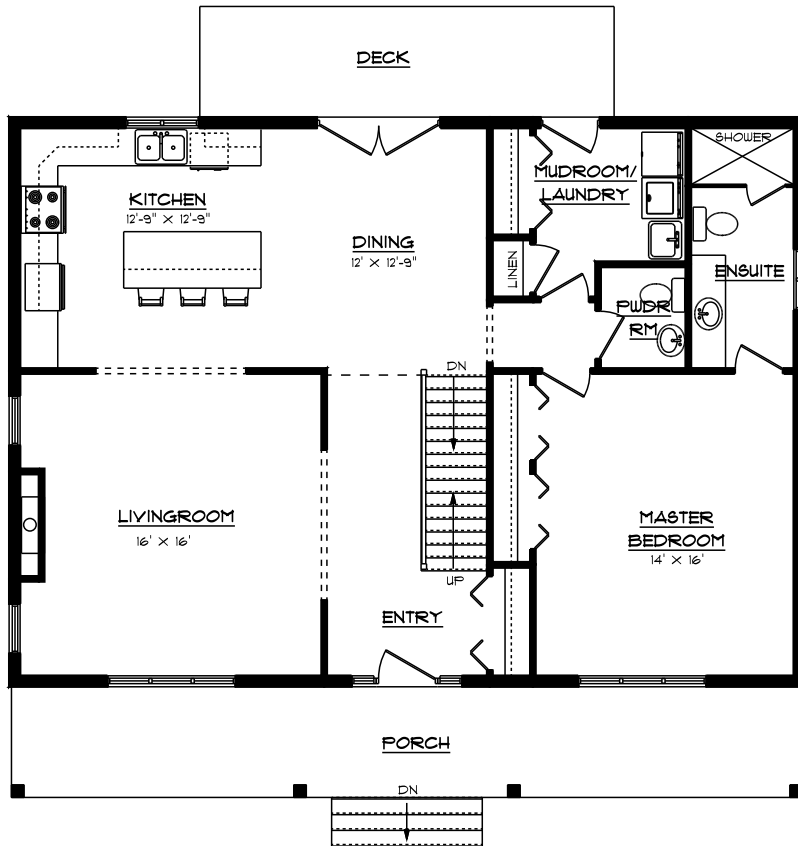

EMMERSON LUMBER
LIMITED
HALIBURTON, ONTARIO
(705)457-1550 FAX: (705)457-1520
www.emmersonlumber.com

HOUSE
1860 sq ft

MAIN FLOOR PLAN

1260 SQ. FT.

SECOND FLOOR PLAN

600 SQ. FT.