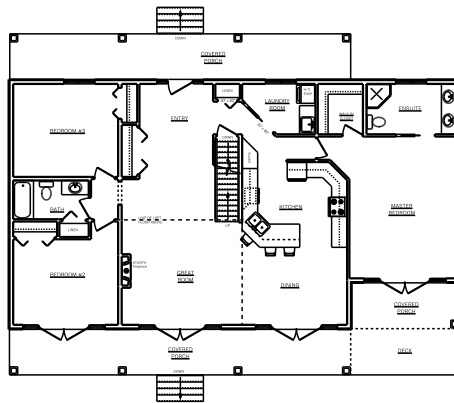

MAIN FLOOR PLAN