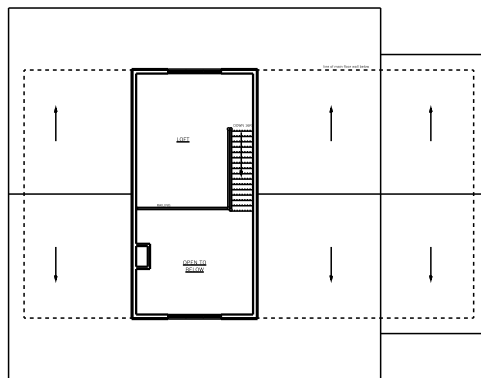

HOME
MAIN 1795 sq ft
LOFT 288 sq ft

LOFT FLOOR PLAN