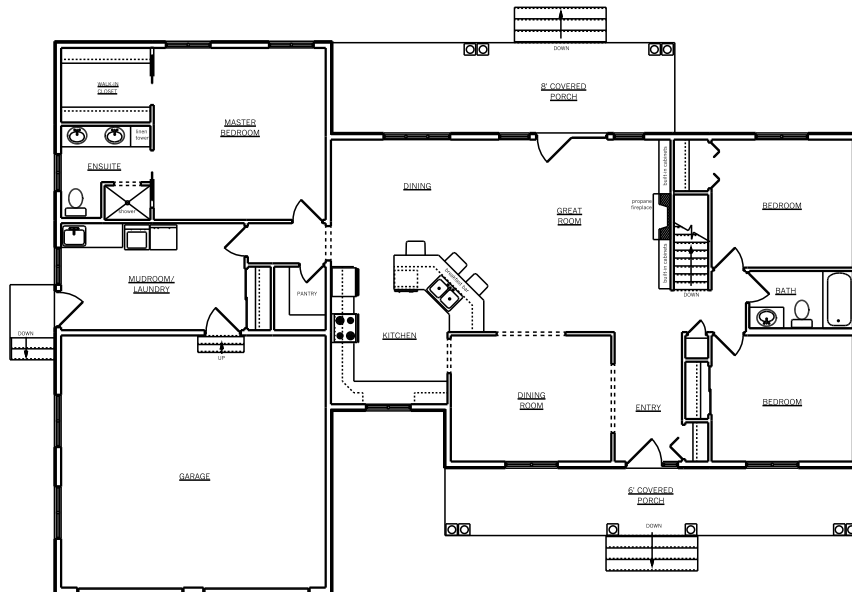

EMMERSON LUMBER  
LIMITED  
HALIBURTON, ONTARIO  
(705)457-1550 FAX: (705)457-1520  
www.emmersonlumber.com

HOME  
1920 sq ft

FRONT ELEVATION

EMMERSON LUMBER  
LIMITED  
HALIBURTON, ONTARIO  
(705)457-1550 FAX: (705)457-1520  
www.emmersonlumber.com

HOME  
1920 sq ft

MAIN FLOOR PLAN