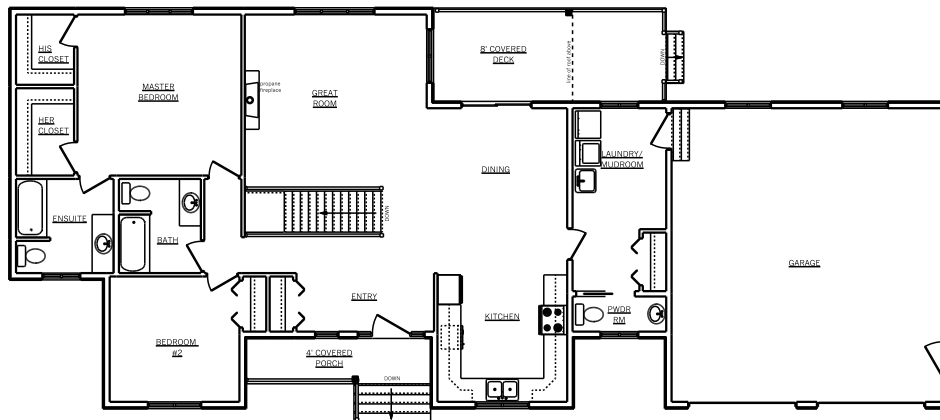

EMMERSON LUMBER  
LIMITED  
HALIBURTON, ONTARIO  
(705)457-1550 FAX: (705)457-1520  
www.emmersonlumber.com

HOME  
1542 sq ft

FRONT ELEVATION

EMMERSON LUMBER  
LIMITED  
HALIBURTON, ONTARIO  
(705)457-1550 FAX: (705)457-1520  
www.emmersonlumber.com

HOME  
1542 sq ft

MAIN FLOOR PLAN