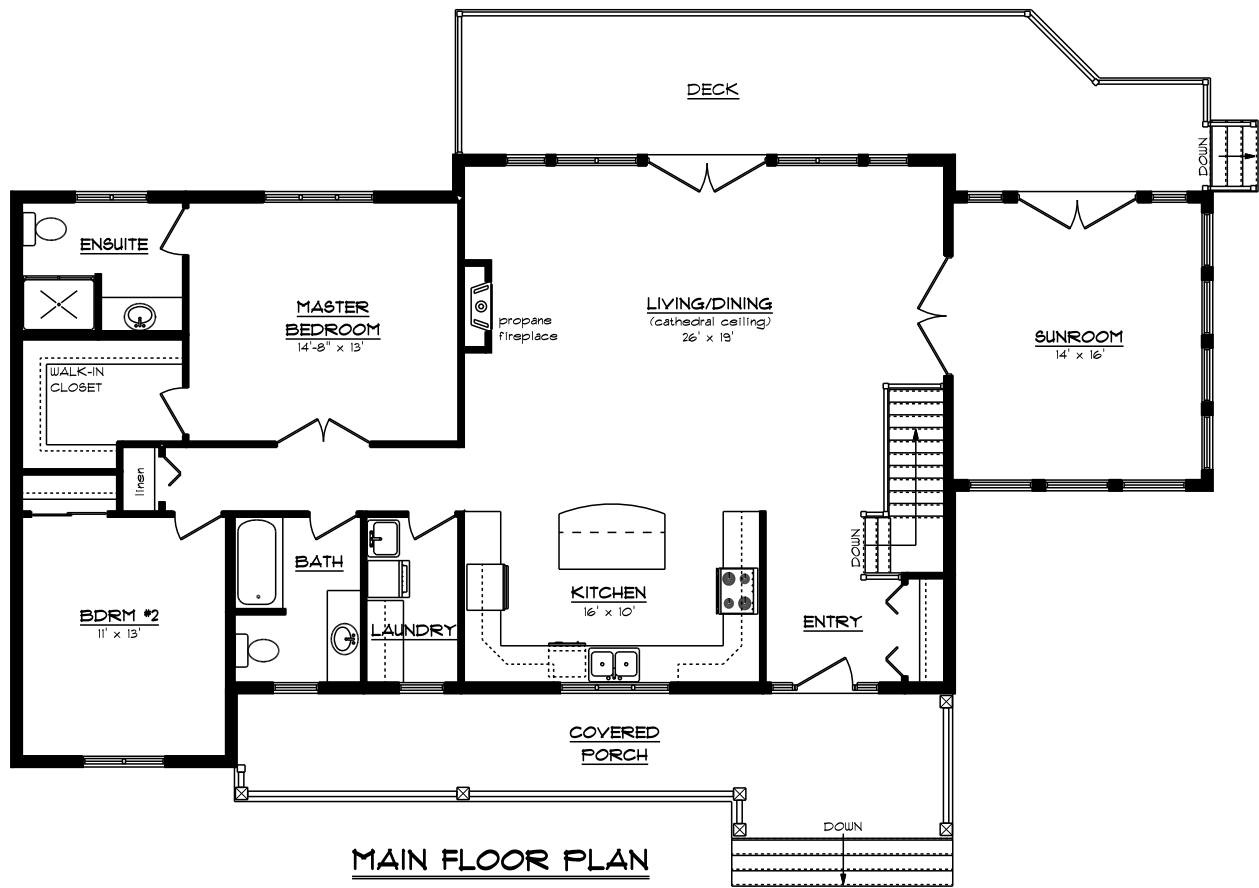

EMMERSON LUMBER  
LIMITED  
HALIBURTON, ONTARIO  
(705)457-1550 FAX: (705)457-1520  
www.emmersonlumber.com

COTTAGE  
1724 sq ft

MAIN FLOOR PLAN

FRONT ELEVATION