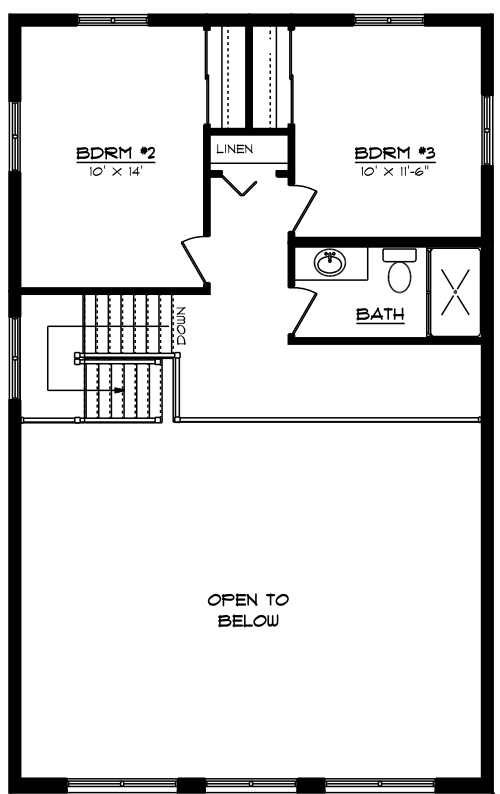

EMMERSON LUMBER LIMITED
 HALIBURTON, ONTARIO
 (705)457-1550 FAX: (705)457-1520
 www.emmersonlumber.com

COTTAGE
1812 sq ft

MAIN FLOOR PLAN
 1312 SQ. FT

LOFT FLOOR PLAN
 500 SQ. FT

FRONT ELEVATION