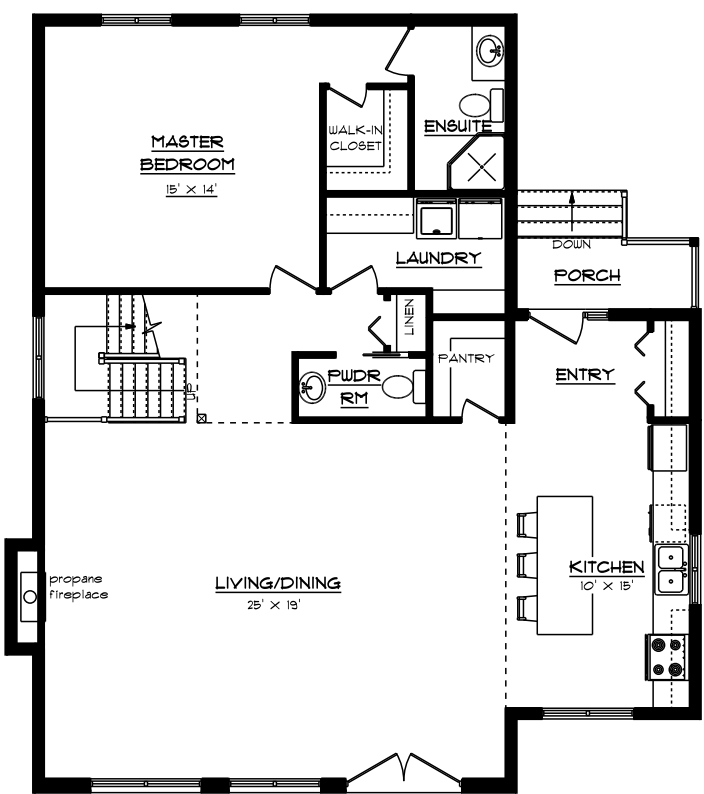

EMMERSON LUMBER LIMITED
 HALIBURTON, ONTARIO
 (705)457-1550 FAX: (705)457-1520
 www.emmersonlumber.com

COTTAGE
1812 sq ft

MAIN FLOOR PLAN
 1312 SQ. FT

LOFT FLOOR PLAN
 500 SQ. FT

FRONT ELEVATION