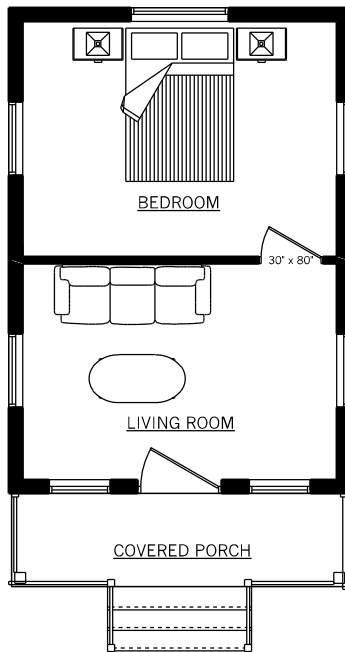

**EMMERSON LUMBER
LIMITED**

HALIBURTON, ONTARIO
(705)457-1550 FAX: (705)457-1520
www.emmersonlumber.com
information@emmersonlumber.com

**'THE ASH'
14' X 20' BUNKIE
W/ 4' PORCH**

MAIN FLOOR PLAN
14'X20' 280 SQ. FT. FLOOR AREA
4'X14' 56 SQ. FT. PORCH AREA
14'X24' 336 SQ. FT. TOTAL AREA