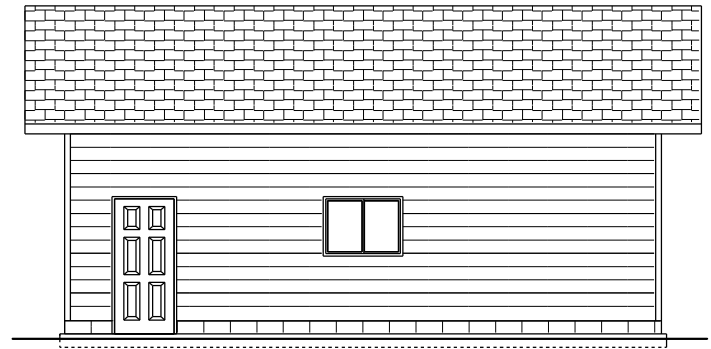

EMMERSON LUMBER
LIMITED
HALIBURTON, ONTARIO
(705)457-1550 FAX: (705)457-1520
www.emmersonlumber.com

28'X30' GARAGE
840 SQ FT
G09

GARAGE PLAN
840 SQ. FT.

FRONT ELEVATION

SIDE ELEVATION