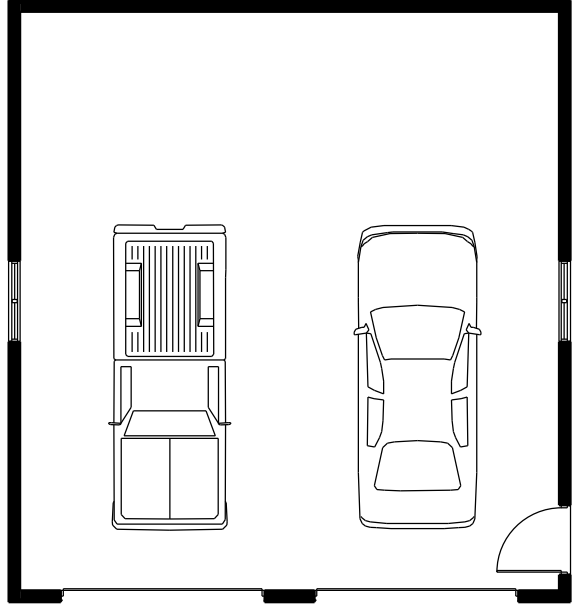

EMMERSON LUMBER
LIMITED
HALIBURTON, ONTARIO
(705)457-1550 FAX: (705)457-1520
www.emmersonlumber.com

28'X30' GARAGE
840 SQ FT
G09

GARAGE PLAN
840 SQ. FT.

FRONT ELEVATION

SIDE ELEVATION