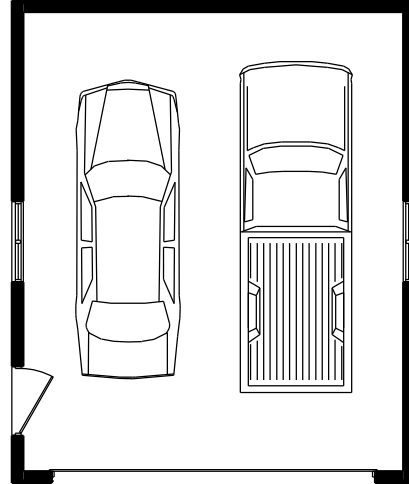

EMMERSON LUMBER
LIMITED
HALIBURTON, ONTARIO
(705)457-1550 FAX: (705)457-1520
www.emmersonlumber.com

20'X24' GARAGE
480 SQ FT
G04

GARAGE PLAN

480 SQ. FT.

FRONT ELEVATION

RIGHT SIDE ELEVATION

REAR ELEVATION

LEFT SIDE ELEVATION