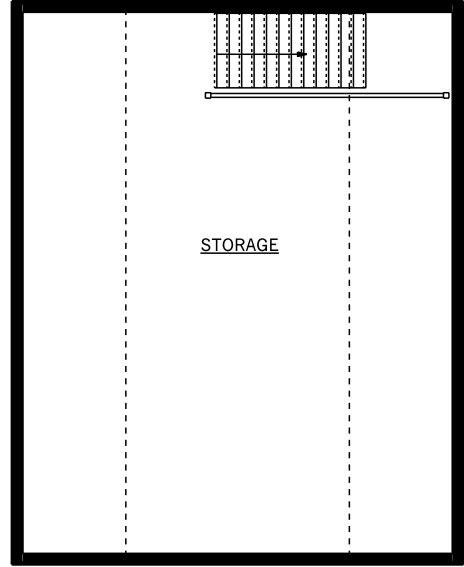

EMMERSON LUMBER
LIMITED
HALIBURTON, ONTARIO
(705)457-1550 FAX: (705)457-1520
www.emmersonlumber.com

24'X30' GARAGE WITH STORAGE
& 10' CARPORT
720 SQ FT
G11

GARAGE PLAN
720 SQ. FT.

LOFT PLAN
360 SQ. FT.

FRONT ELEVATION