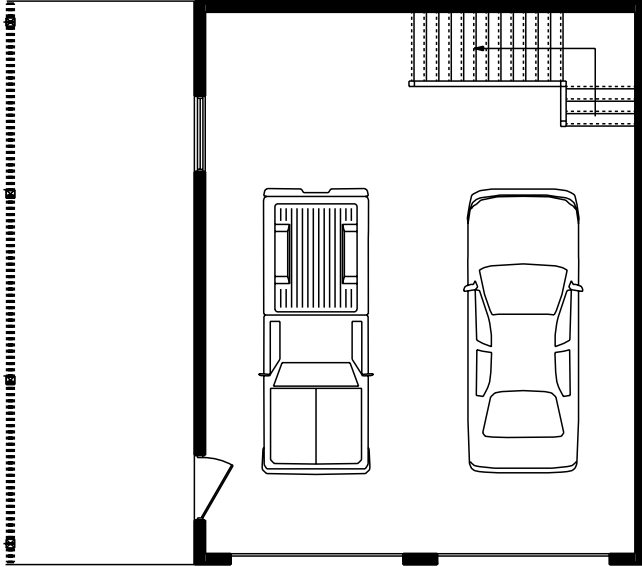

EMMERSON LUMBER
LIMITED
HALIBURTON, ONTARIO
(705)457-1550 FAX: (705)457-1520
www.emmersonlumber.com

24'X30' GARAGE WITH STORAGE
& 10' CARPORT
720 SQ FT
G11

GARAGE PLAN
720 SQ. FT.

LOFT PLAN
360 SQ. FT.

FRONT ELEVATION

SIDE ELEVATION