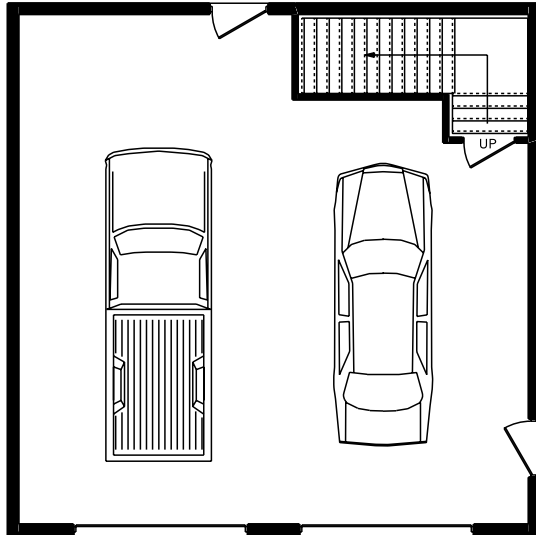

EMMERSON LUMBER  
LIMITED  
HALIBURTON, ONTARIO  
(705)457-1550 FAX: (705)457-1520  
www.emmersonlumber.com

28'X28' GARAGE WITH LOFT  
784 SQ FT  
G13

GARAGE PLAN  
784 SQ. FT.

LOFT PLAN  
748 SQ. FT.

FRONT ELEVATION

SIDE ELEVATION