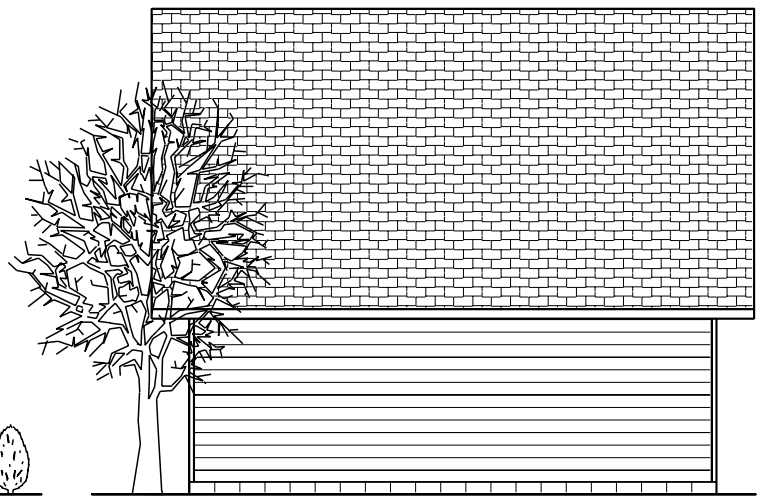

EMMERSON LUMBER  
LIMITED  
HALIBURTON, ONTARIO  
(705)457-1550 FAX: (705)457-1520  
www.emmersonlumber.com

28'X28' GARAGE WITH LOFT  
784 SQ FT  
G13

GARAGE PLAN  
784 SQ. FT.

LOFT PLAN  
748 SQ. FT.

FRONT ELEVATION

SIDE ELEVATION