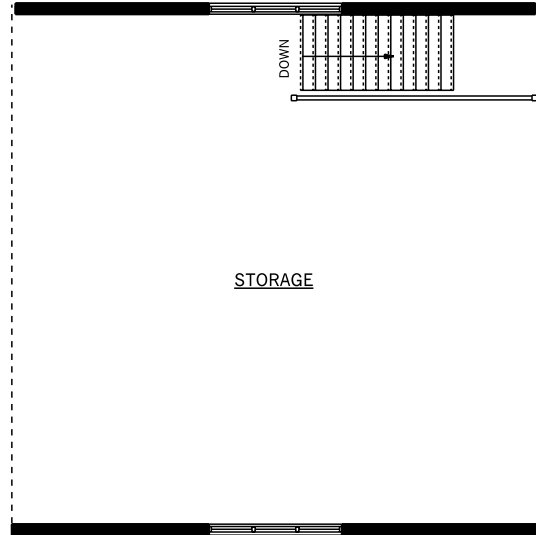

EMMERSON LUMBER  
LIMITED  
HALIBURTON, ONTARIO  
(705)457-1550 FAX: (705)457-1520  
www.emmersonlumber.com

28'X28' GARAGE WITH LOFT  
784 SQ FT  
G13

GARAGE PLAN  
784 SQ. FT.

LOFT PLAN  
748 SQ. FT.

FRONT ELEVATION