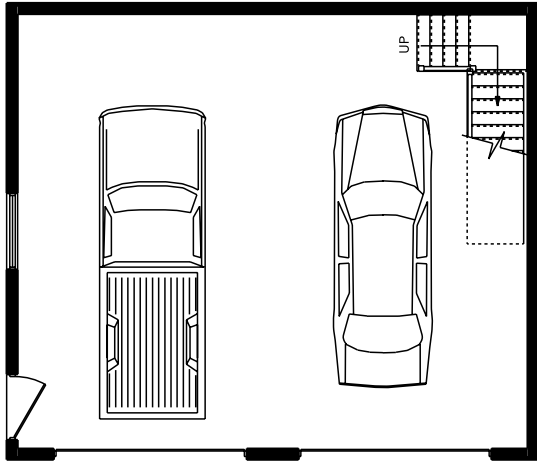

EMMERSON LUMBER
LIMITED
HALIBURTON, ONTARIO
(705)457-1550 FAX: (705)457-1520
www.emmersonlumber.com

28'X24' GARAGE WITH LOFT
672 SQ FT
G12

GARAGE PLAN
672 SQ. FT.

LOFT PLAN
560 SQ. FT.

FRONT ELEVATION

SIDE ELEVATION