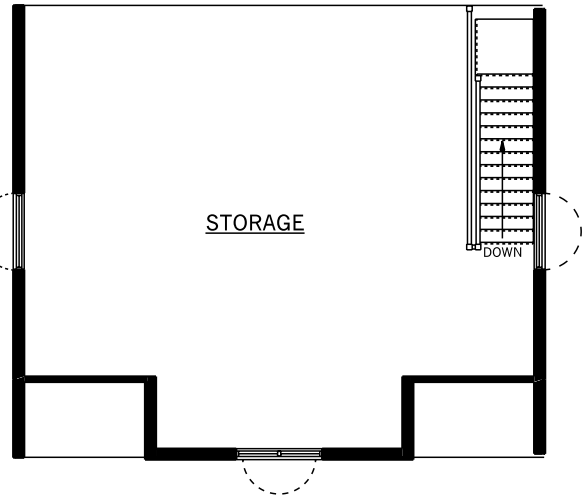

EMMERSON LUMBER
LIMITED
HALIBURTON, ONTARIO
(705)457-1550 FAX: (705)457-1520
www.emmersonlumber.com

28'X24' GARAGE WITH LOFT
672 SQ FT
G12

GARAGE PLAN
672 SQ. FT.

LOFT PLAN
560 SQ. FT.

FRONT ELEVATION

SIDE ELEVATION