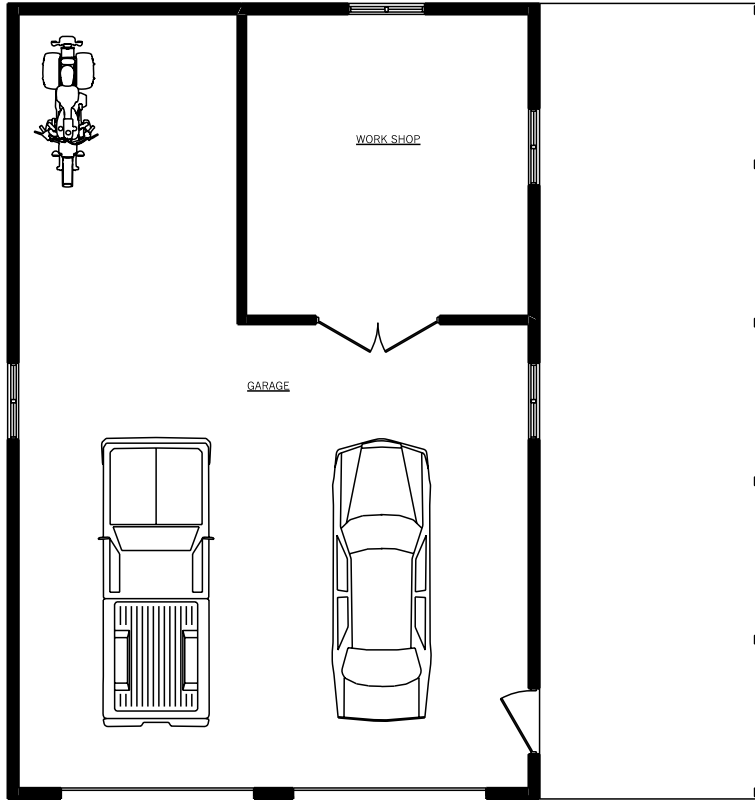

EMMERSON LUMBER
LIMITED
HALIBURTON, ONTARIO
(705)457-1550 FAX: (705)457-1520
www.emmersonlumber.com

28'X42' GARAGE WITH 12' CARPORT
G10

GARAGE PLAN

FRONT ELEVATION