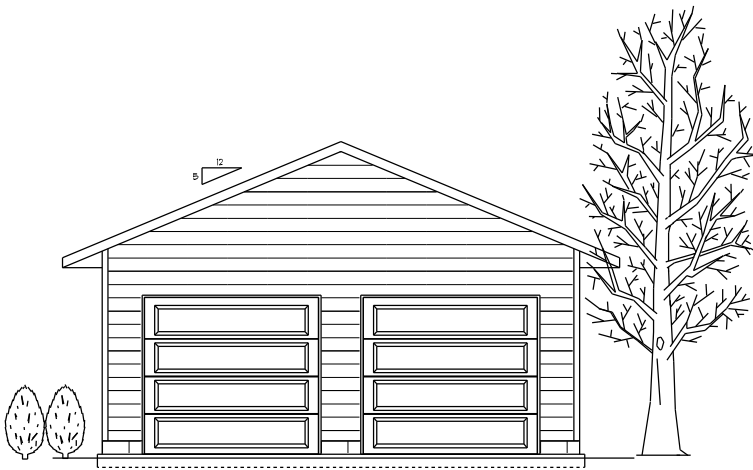

EMMERSON LUMBER
LIMITED
HALIBURTON, ONTARIO
(705)457-1550 FAX: (705)457-1520
www.emmersonlumber.com

24'X28' GARAGE
672 SQ FT
G07

GARAGE PLAN

672 SQ. FT.

FRONT ELEVATION

RIGHT SIDE ELEVATION