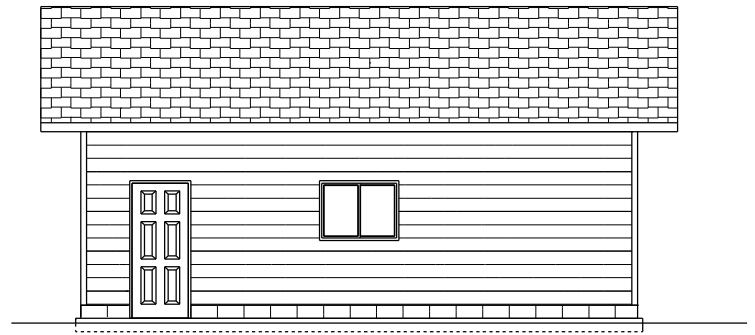

EMMERSON LUMBER
LIMITED
HALIBURTON, ONTARIO
(705)457-1550 FAX: (705)457-1520
www.emmersonlumber.com

24'X28' GARAGE
672 SQ FT
G07

GARAGE PLAN

672 SQ. FT.

FRONT ELEVATION

RIGHT SIDE ELEVATION