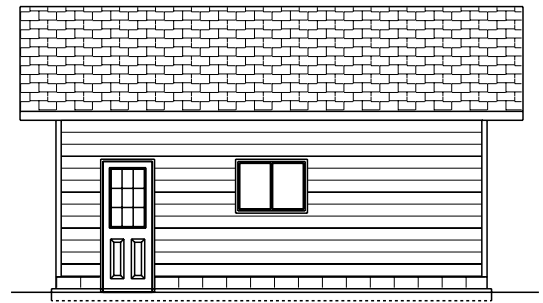

EMMERSON LUMBER  
LIMITED  
HALIBURTON, ONTARIO  
(705)457-1550 FAX: (705)457-1520  
www.emmersonlumber.com

24'X24' GARAGE  
576 SQ FT  
G06

GARAGE PLAN

576 SQ. FT.

FRONT ELEVATION

RIGHT SIDE ELEVATION

REAR ELEVATION

LEFT SIDE ELEVATION