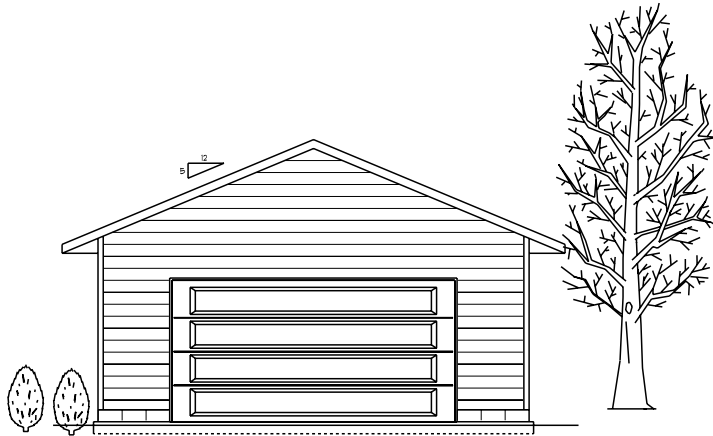

EMMERSON LUMBER  
LIMITED  
HALIBURTON, ONTARIO  
(705)457-1550 FAX: (705)457-1520  
www.emmersonlumber.com

24'X24' GARAGE  
576 SQ FT  
G06

GARAGE PLAN

576 SQ. FT.

FRONT ELEVATION

RIGHT SIDE ELEVATION

REAR ELEVATION

LEFT SIDE ELEVATION