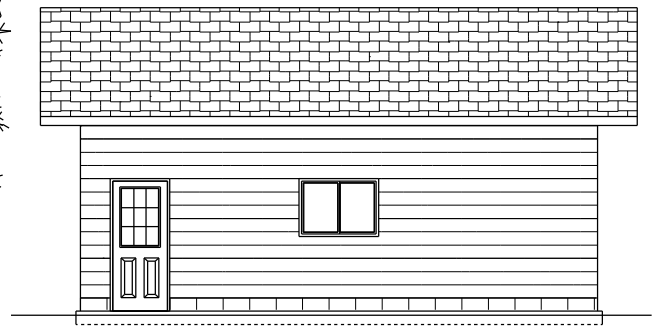

EMMERSON LUMBER
LIMITED
HALIBURTON, ONTARIO
(705)457-1550 FAX: (705)457-1520
www.emmersonlumber.com

22'X26' GARAGE
572 SQ FT
G05

GARAGE PLAN

572 SQ. FT.

FRONT ELEVATION

RIGHT SIDE ELEVATION

REAR ELEVATION

LEFT SIDE ELEVATION