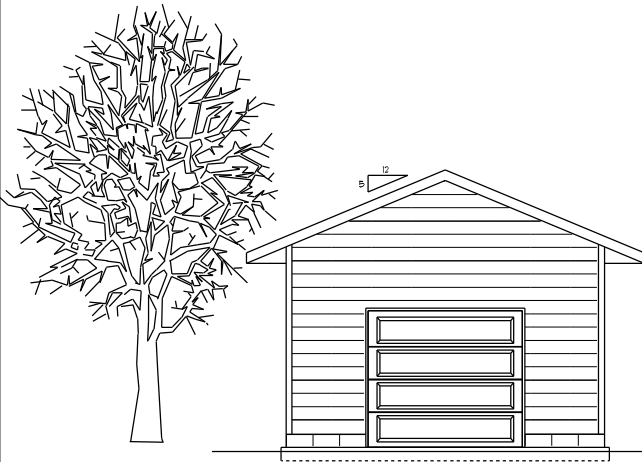

EMMERSON LUMBER
LIMITED
HALIBURTON, ONTARIO
(705)457-1550 FAX: (705)457-1520
www.emmersonlumber.com

16'X24' GARAGE
384 SQ FT
G03

GARAGE PLAN

384 SQ. FT.

FRONT ELEVATION

RIGHT SIDE ELEVATION

LEFT SIDE ELEVATION