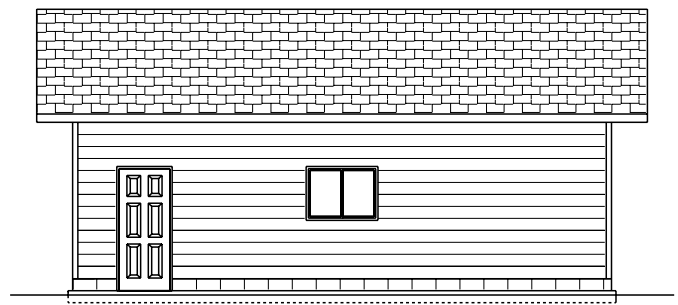

EMMERSON LUMBER
LIMITED
HALIBURTON, ONTARIO
(705)457-1550 FAX: (705)457-1520
www.emmersonlumber.com

24'X30' GARAGE
720 SQ FT
G08

GARAGE PLAN

720 SQ. FT.

FRONT ELEVATION

RIGHT SIDE ELEVATION