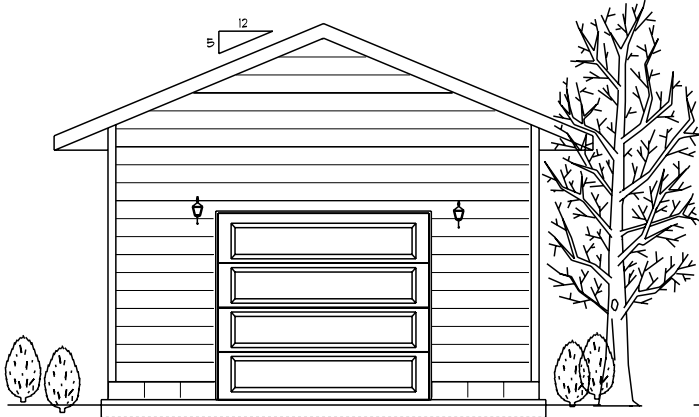

EMMERSON LUMBER
LIMITED
HALIBURTON, ONTARIO
(705)457-1550 FAX: (705)457-1520
www.emmersonlumber.com

16'X20' GARAGE
320 SQ FT
G02

FRONT ELEVATION

SIDE ELEVATION

GARAGE PLAN
16'X20'
320 SQ FT