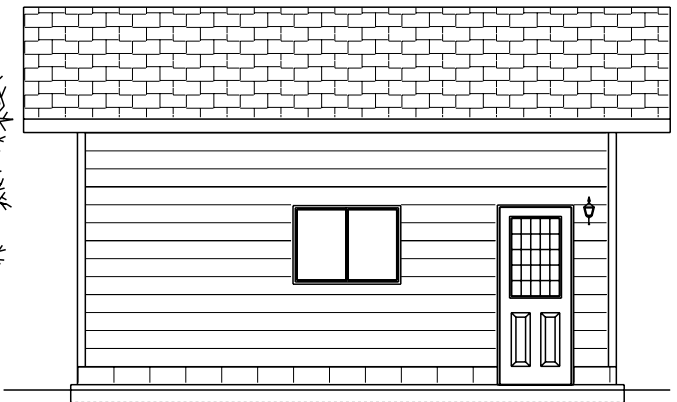

EMMERSON LUMBER
LIMITED
HALIBURTON, ONTARIO
(705)457-1550 FAX: (705)457-1520
www.emmersonlumber.com

16'X20' GARAGE
320 SQ FT
G02

FRONT ELEVATION

SIDE ELEVATION

GARAGE PLAN
16'X20'
320 SQ FT