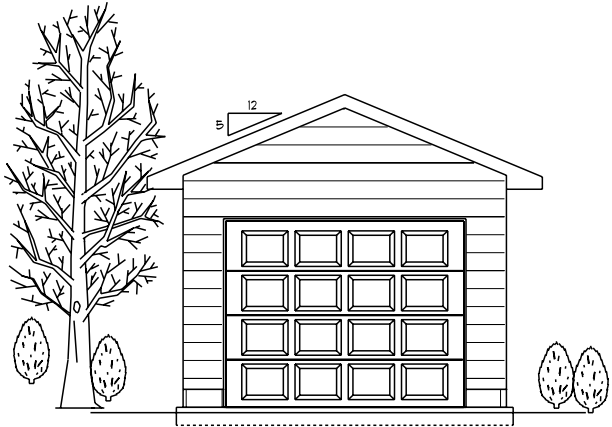

EMMERSON LUMBER
LIMITED
HALIBURTON, ONTARIO
(705)457-1550 FAX: (705)457-1520
www.emmersonlumber.com

12'X20' GARAGE
240 SQ FT
G01

FRONT ELEVATION

SIDE ELEVATION

GARAGE PLAN

12'X20'
240 SQ FT