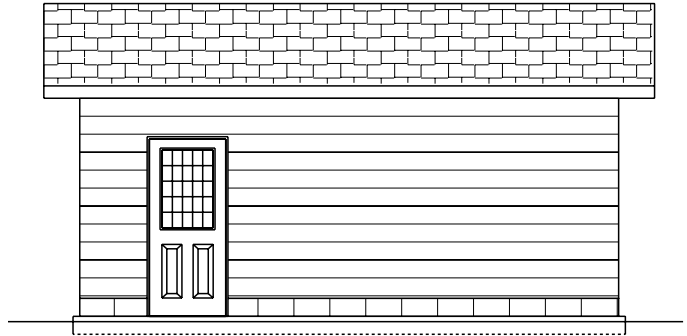

EMMERSON LUMBER
LIMITED
HALIBURTON, ONTARIO
(705)457-1550 FAX: (705)457-1520
www.emmersonlumber.com

12'X20' GARAGE
240 SQ FT
G01

FRONT ELEVATION

SIDE ELEVATION

GARAGE PLAN

12'X20'
240 SQ FT